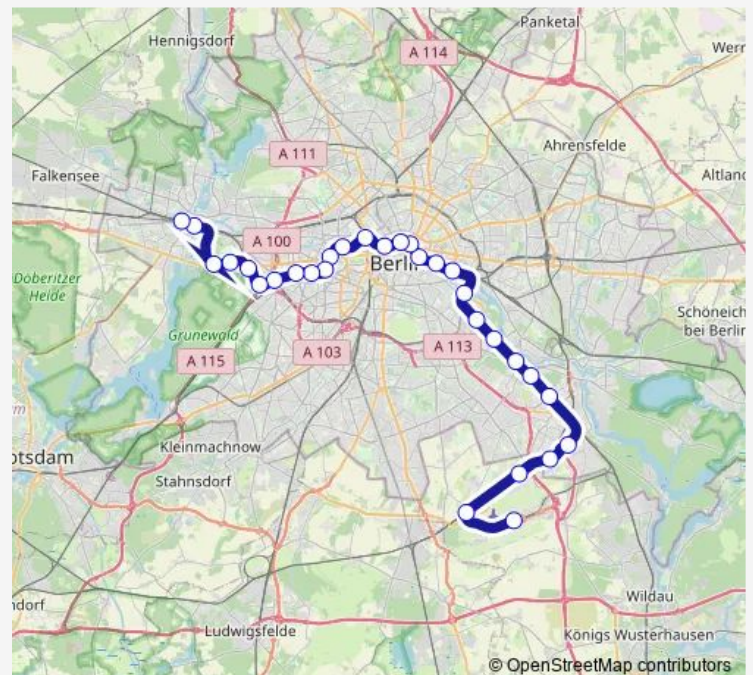

Thursday —

Friday 03:05-03:12

Saturday —

Sunday —

Route info

Direction: S Westkreuz (Berlin)

Stops: 24

Trip Duration: 1 hour 4 min