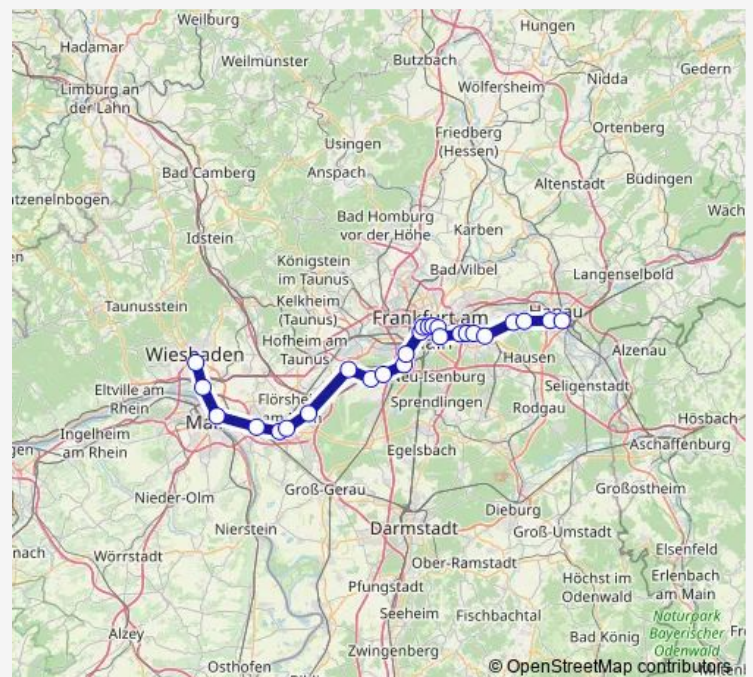

Mainz-Bischofsheim Bahnhof

Mainz, Hauptbahnhof

Wiesbaden-Biebrich Bahnhof Wiesbaden Ost

### Route schedule

Offenbach (Main)-Offenbach Ost Ostbahnhof — Wiesbaden Hauptbahnhof

Monday 03:41

Tuesday 03:41

Wednesday 03:28-03:41

Thursday 03:41

Friday 03:41

Saturday 03:28

### Route info

Direction: Offenbach (Main)-Offenbach Ost Ostbahnhof

Stops: 22

Trip Duration: 1 hour 5 min

S9