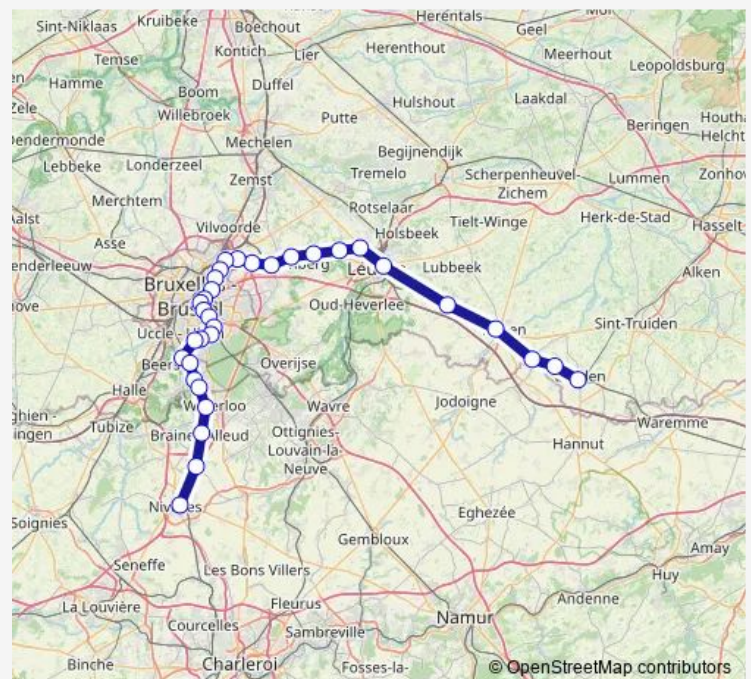

### Route schedule

Landen — Nivelles

Monday 06:09-20:09

Tuesday 06:09-20:09

Wednesday 06:09-20:09

Thursday 06:09-20:09

Friday 06:09-20:09

Saturday —

### Route info

Direction: Landen

Stops: 33

Trip Duration: 2 hour 18 min

S9 — Nivelles - Landen

Arcades

Boondael

Vivier D'Oie