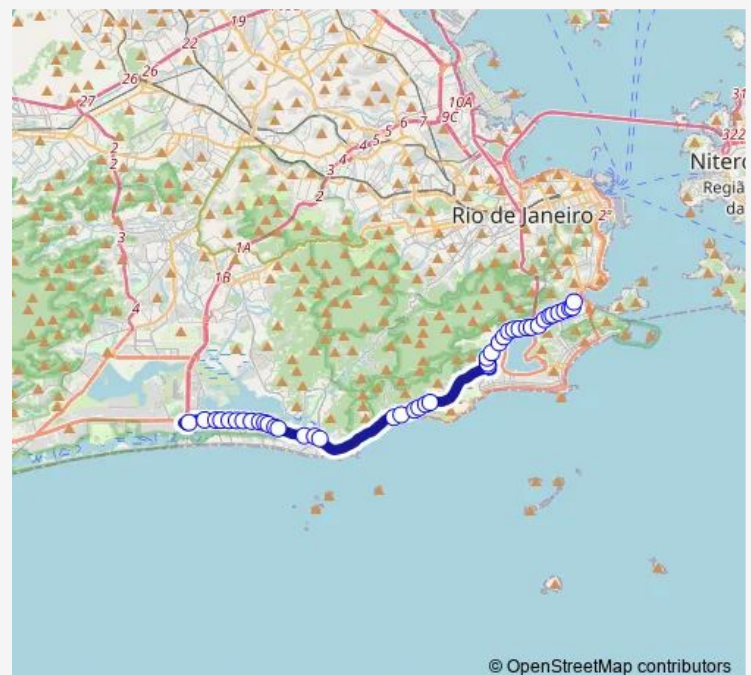

### Route schedule

Ponto Final: Metrô Botafogo — Terminal Alvorada :  
Plataforma C3

Monday	00:00
Tuesday	00:00
Wednesday	00:00
Thursday	00:00
Friday	00:00
Saturday	00:00
Sunday	00:00

### Route info

Direction: Ponto Final: Metrô Botafogo

Stops: 41

Trip Duration: 1 hour 19 min

© OpenStreetMap contributors

LECD96 — Metrô Botafogo - Terminal Alvorada

Metrô São Conrado / Rocinha

Golf Clube