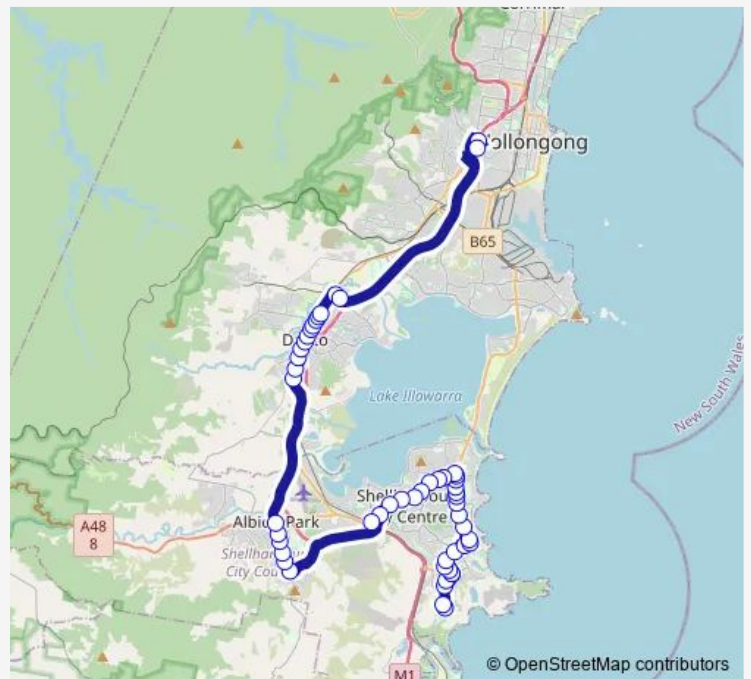

- Cove Bvd Before Brindabella Dr
- Southern Cross Bvd Aft Cove Bvd
- Southern Cross Bvd After Hinchinbrook Dr
- Shell Cove Public School, Killalea Dr
- Pine Valley Pl At Fairways Dr
- Muirfield Av Before Fairways Dr
- Southern Cross Bvd After Banks Dr
- Southern Cross Bvd Before Cove Bvd
- Cove Bvd Opp Brindabella Dr
- Cove Bvd Before Shellharbour Rd
- Shellharbour Rd After Lakewood Bvd
- Shellharbour Rd Opp Shellharbour Cemetery
- Pioneer Park, Addison St
- Addison St At Mary St
- Shellharbour Public School, Mary St
- Shellharbour Rd Opp Amity College
- Shellharbour Rd After Woodlands Dr
- Shellharbour Rd Opp Barrack Av
- Shellharbour Rd After Roberts Av
- Shellharbour Rd Opp Jason Av

Route schedule

Cove Bvd Before Brindabella Dr — The Illawarra Grammar School, Princes Hwy

Monday	07:15
Tuesday	07:15
Wednesday	07:15
Thursday	07:15
Friday	07:15
Saturday	—
Sunday	—

Route info

Direction: Cove Bvd Before Brindabella Dr

Stops: 54

Trip Duration: 1 hour 10 min

S238 — The Illawarra Grammar School to Cove Bvd opp Brindabella Dr **BusMaps**

Shellharbour Rd At Sunset Av

Shellharbour Rd At William Av

Shellharbour Rd Opp Terry Av

Lake Entrance Rd At Antrim Rd

Lake Entrance Rd Before Leawarra Av

Lake Entrance Rd Before The Kingsway

Lake Entrance Rd Opp Landy Dr

Entrance Rd Opp Shellharbour Hospital Lake

Stockland Shellharbour, Lake Entrance Rd