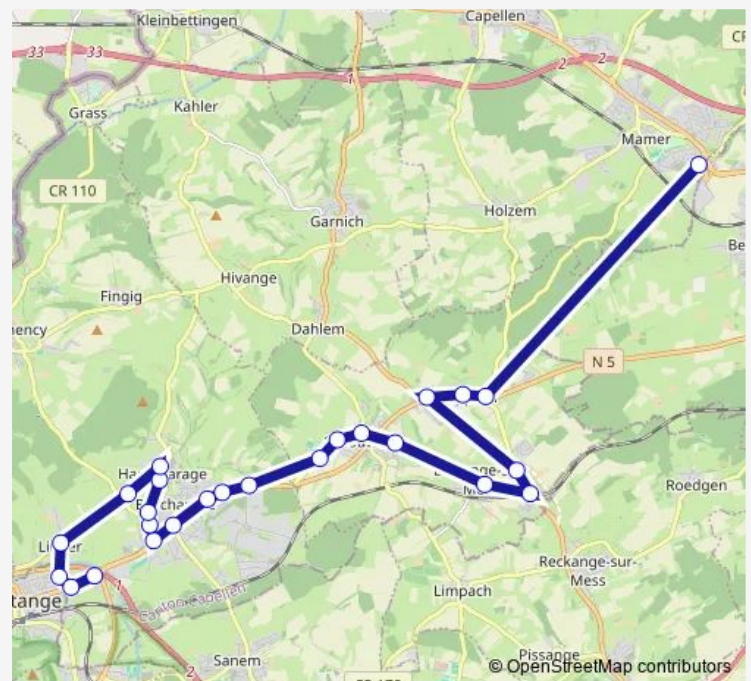

DIPPACH, Bei der Crêche

MAMER, Lycée

Route schedule

Bascharage, Rond-Point André Siebenbour — MAMER, Lycée

Monday 06:55

Tuesday 06:55

Wednesday 06:55

Thursday 06:55

Friday 06:55

Saturday —

Sunday —

Route info

Direction: Bascharage, Rond-Point André Siebenbour

Stops: 20

Trip Duration: 0 hour 40 min

G07

Direction

MAMER, Lycée — Bascharage, Rond-Point André Siebenbour

25 stops

[Open route schedule](#)

MAMER, Lycée

DIPPACH, Um Pull

Dippach, Bei der Kapell

Dippach, Op der Kopp