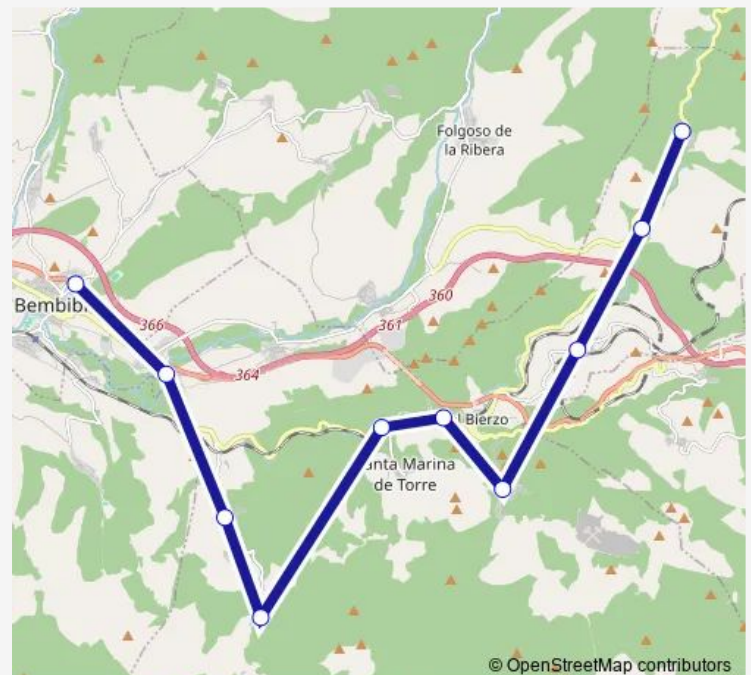

Direction

Tremor De Abajo — Bembibre

10 stops

[Open route schedule](#)

Tremor De Abajo

Cerezal De Tremor

La Granja De San Vicente

Sta. Cruz De Monte

Torre Del Bierzo

Santa Marina De Torre

San Facundo Le

San Andres De Las Puentes

Ventas De Albares

Bembibre

Route schedule

Tremor De Abajo — Bembibre

Monday —

Tuesday —

Wednesday —

Thursday 09:30

Friday —

Saturday —

Sunday —

Route info

Direction: Tremor De Abajo

Stops: 10

Trip Duration: 1 hour 0 min

ALSA - Bem-Grnj Bus time schedules and route maps are available in an offline PDF at busmaps.com. Use the busmaps.com website to see live bus times, train schedule or subway schedule, and step-by-step directions for all public transit in Torre del Bierzo