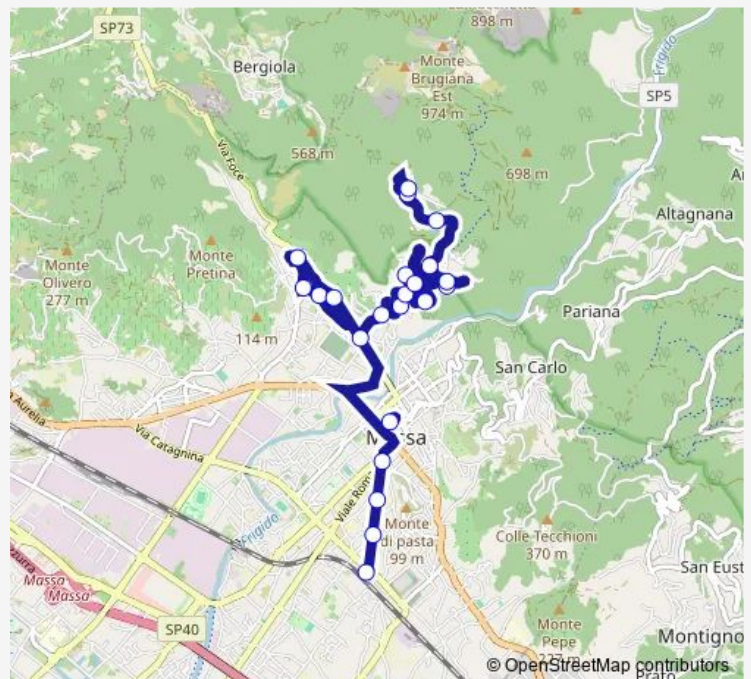

Bargana Dir.Monti

Bergiola Chiesa

Bergiola Ruota

Route schedule

Massa Fs — Bergiola Maggiore

Monday 06:28-19:35

Tuesday 06:28-19:35

Wednesday 06:28-19:35

Thursday 06:28-19:35

Friday 06:28-19:35

Saturday 06:28-19:35

Sunday 14:30-18:15

Route info

Direction: Massa Fs

Stops: 22

Trip Duration: 0 hour 36 min

L67 — Massa-Bergiola Maggiore

Direction

Ricortola — Massa Fs

23 stops

[Open route schedule](#)

Ricortola

Pinete/Bondano Dir.Est

Via Mattei/Via Pontremoli Dir.Monti

Wednesday 07:52-18:49

Thursday 07:52-18:49

Friday 07:52-18:49

Saturday 07:52-18:49

Sunday —

Route info

Direction: Ricortola

Stops: 23