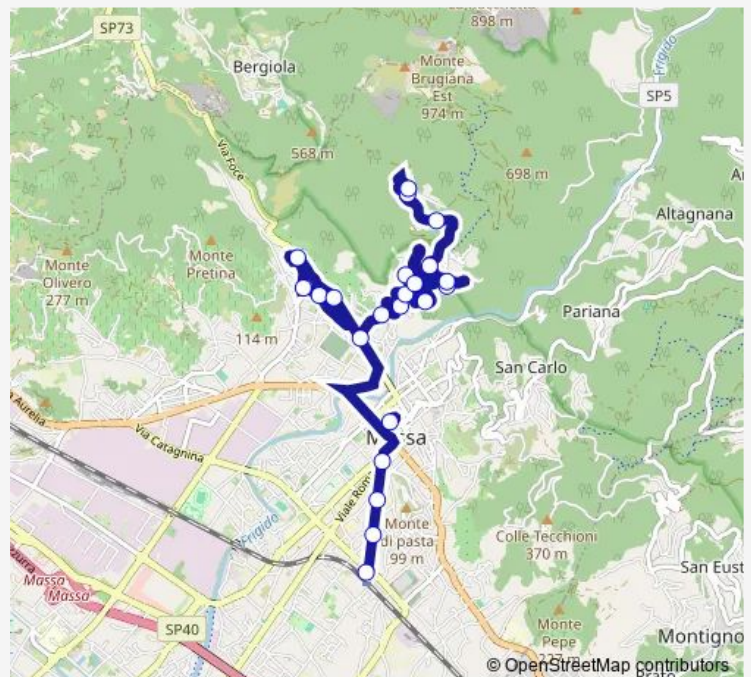

Bargana Dir.Monti

Bergiola Chiesa

Bergiola Ruota

Route schedule

Massa Fs — Bergiola Maggiore

Monday 06:28-19:35

Tuesday 06:28-19:35

Wednesday 06:28-19:35

Thursday 06:28-19:35

Friday 06:28-19:35

Saturday 06:28-19:35

Sunday 14:30-18:15

Route info

Direction: Massa Fs

Stops: 22

Trip Duration: 0 hour 35 min

L67 — Massa-Bergiola Maggiore

Direction

Ricortola — Massa Fs

23 stops

[Open route schedule](#)

Ricortola

Pinete/Bondano Dir.Est

Via Mattei/Via Pontremoli Dir.Monti

Wednesday 07:52-18:49

Thursday 07:52-18:49

Friday 07:52-18:49

Saturday 07:52-18:49

Sunday —

Route info

Direction: Ricortola

Stops: 23