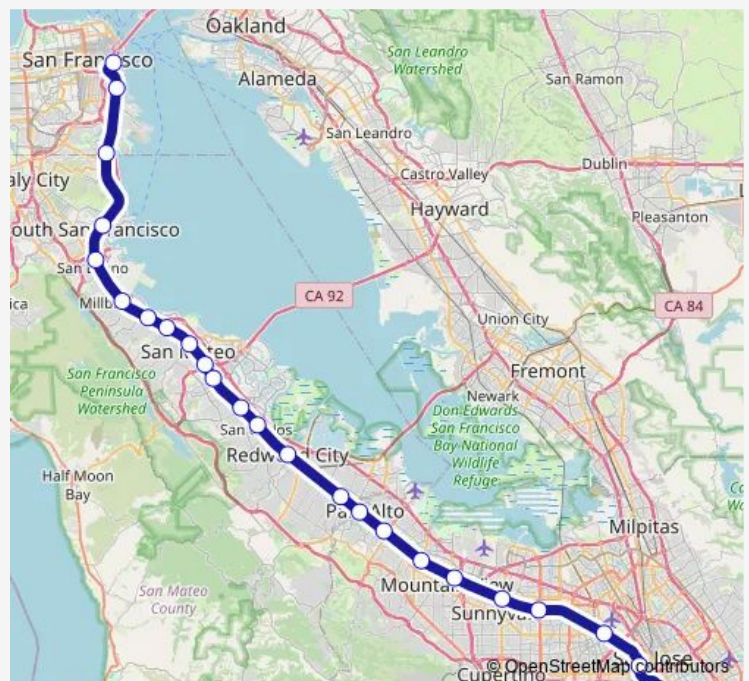

Direction

Tamien Caltrain Station Northbound — San Francisco
Caltrain Station Northbound

24 stops

[Open route schedule](#)

- Tamien Caltrain Station Northbound
- San Jose Diridon Caltrain Station Northbound
- Santa Clara Caltrain Station Northbound
- Lawrence Caltrain Station Northbound
- Sunnyvale Caltrain Station Northbound
- Mountain View Caltrain Station Northbound
- San Antonio Caltrain Station Northbound
- California Avenue Caltrain Station Northbound
- Palo Alto Caltrain Station Northbound
- Menlo Park Caltrain Station Northbound
- Redwood City Caltrain Station Northbound
- San Carlos Caltrain Station Northbound
- Belmont Caltrain Station Northbound
- Hillsdale Caltrain Station Northbound
- Hayward Park Caltrain Station Northbound
- San Mateo Caltrain Station Northbound
- Burlingame Caltrain Station Northbound
- Broadway Caltrain Station Northbound
- Millbrae Caltrain Station Northbound
- San Bruno Caltrain Station Northbound
- South San Francisco Caltrain Station Northbound

Route schedule

Tamien Caltrain Station Northbound — San Francisco
Caltrain Station Northbound

Monday	—
Tuesday	—
Wednesday	—
Thursday	—
Friday	—
Saturday	06:51-23:25
Sunday	06:51-23:25

Route info

Direction: Tamien Caltrain Station Northbound

Stops: 24

Trip Duration: 1 hour 24 min

Local Weekend

Bayshore Caltrain Station Northbound

22nd Street Caltrain Station Northbound

San Francisco Caltrain Station Northbound

Direction

San Francisco Caltrain Station Southbound — Tamien Caltrain Station Southbound

24 stops

[Open route schedule](#)

San Francisco Caltrain Station Southbound

22nd Street Caltrain Station Southbound

Bayshore Caltrain Station Southbound

South San Francisco Caltrain Station Southbound

San Bruno Caltrain Station Southbound