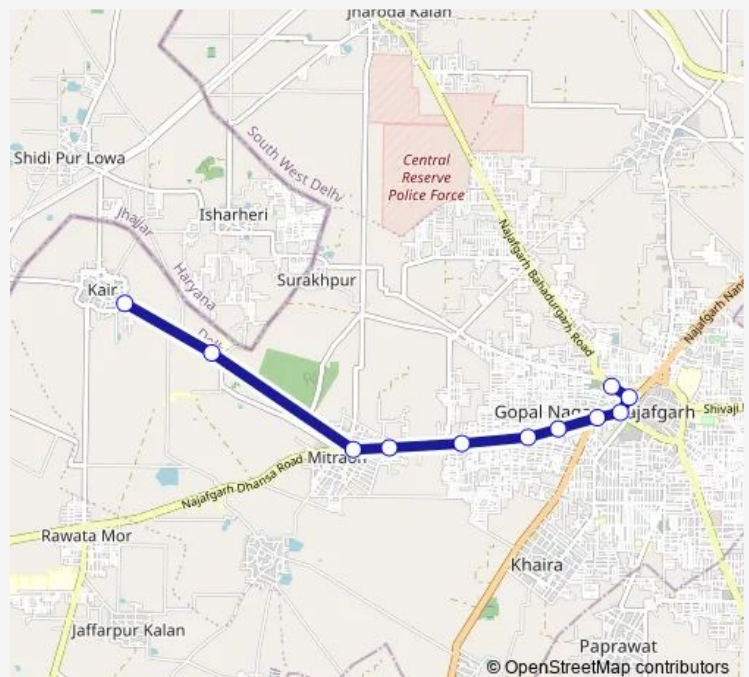

### Direction

Kair Village — Najafgarh Terminal

11 stops

[Open route schedule](#)

Kair Village

Kair Depot

Mitraon Village

Mitraon Extension

Indra Service Station

Nanak Piyau

Prem Nursary

Khera More / Ghuman Hera Crossing

Nazafgarh Dhansa More

Jharoda Crossing

Najafgarh Terminal

### Route schedule

Kair Village — Najafgarh Terminal

Monday 11:30-15:00

Tuesday 11:30-15:00

Wednesday 11:30-15:00

Thursday 11:30-15:00

Friday 11:30-15:00

Saturday 11:30-15:00

### Route info

Direction: Kair Village

Stops: 11

Trip Duration: 0 hour 26 min

942adown

BusMaps

942adown Bus time schedules and route maps are available in an offline PDF at [busmaps.com](https://busmaps.com). Use the [busmaps.com](https://busmaps.com) website to see live bus times, train schedule or subway schedule, and step-by-step directions for all public transit in Najafgarh