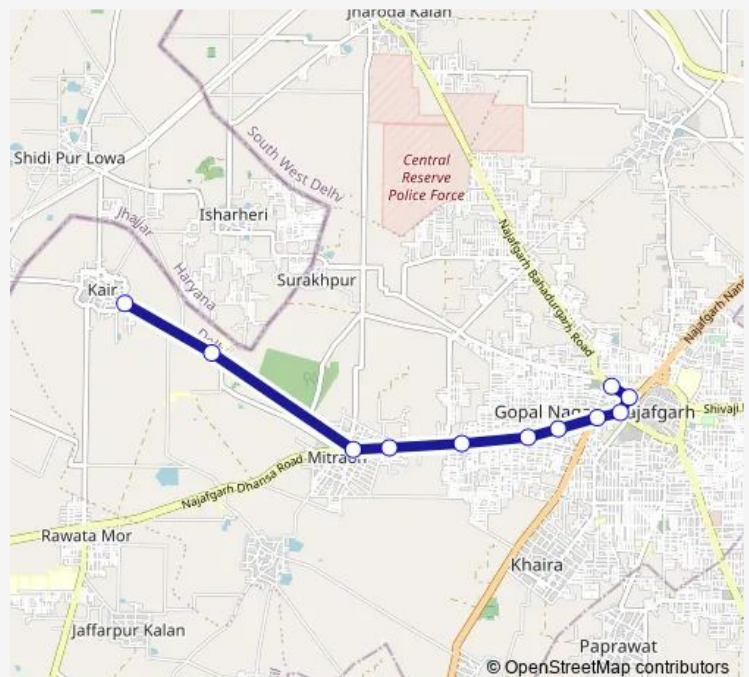

### Direction

Kair Village — Najafgarh Terminal

11 stops

[Open route schedule](#)

Kair Village

Kair Depot

Mitraon Village

Mitraon Extension

Indra Service Station

Nanak Piyau

Prem Nursary

Khera More / Ghuman Hera Crossing

Nazafgarh Dhansa More

Jharoda Crossing

Najafgarh Terminal

### Route schedule

Kair Village — Najafgarh Terminal

Monday 11:30-15:00

Tuesday 11:30-15:00

Wednesday 11:30-15:00

Thursday 11:30-15:00

Friday 11:30-15:00

Saturday 11:30-15:00

### Route info

Direction: Kair Village

Stops: 11

Trip Duration: 0 hour 26 min

942adown

BusMaps

942adown Bus time schedules and route maps are available in an offline PDF at [busmaps.com](https://busmaps.com). Use the [busmaps.com](https://busmaps.com) website to see live bus times, train schedule or subway schedule, and step-by-step directions for all public transit in Najafgarh