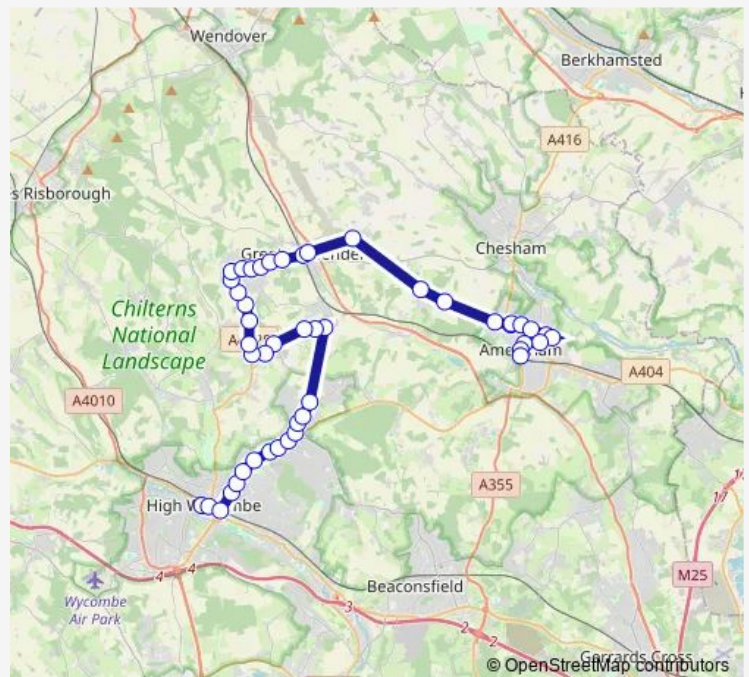

Railway Station

Martinsend Lane

Broomfield Hill

Route schedule

Dr Challoners High School — High Wycombe Busstn

Monday 15:40

Tuesday 15:40

Wednesday 15:40

Thursday 15:40

Friday 15:40

Saturday —

Sunday —

Route info

Direction: Dr Challoners High School

Stops: 52

Trip Duration: 1 hour 13 min

Peterley Corner

Cherry Tree Close

The Common

Stag Lane

Fernside

Heath End Road

Memorial Hall

School