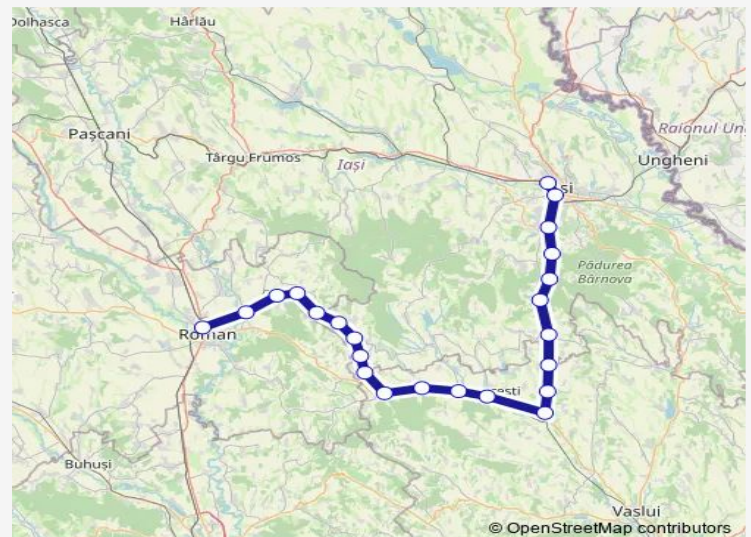

## Route info

Direction: Roman

Stops: 23

Trip Duration: 3 hour 31 min

Grajduri

Bârnova Hm.

Picioru Lupului h.

Ciurea Hm.