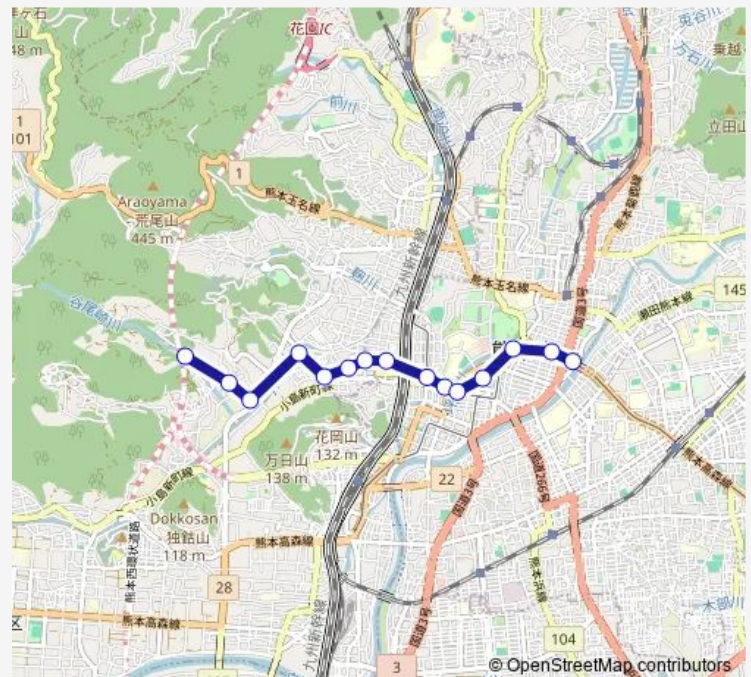

谷尾崎 — 水道町

Monday	08:15-18:25
Tuesday	08:15-18:25
Wednesday	08:15-18:25
Thursday	08:15-18:25
Friday	08:15-18:25
Saturday	09:00-17:40
Sunday	09:00-17:41

Route info

Direction: 谷尾崎

Stops: 15

Trip Duration: 0 hour 25 min

■ U4-2 : 谷尾崎→戸坂 ~ 新町→水道町

Bus time schedules and route maps are available in an offline PDF at busmaps.com. Use the busmaps.com website to see live bus times, train schedule or subway schedule, and step-by-step directions for all public transit in Kumamoto