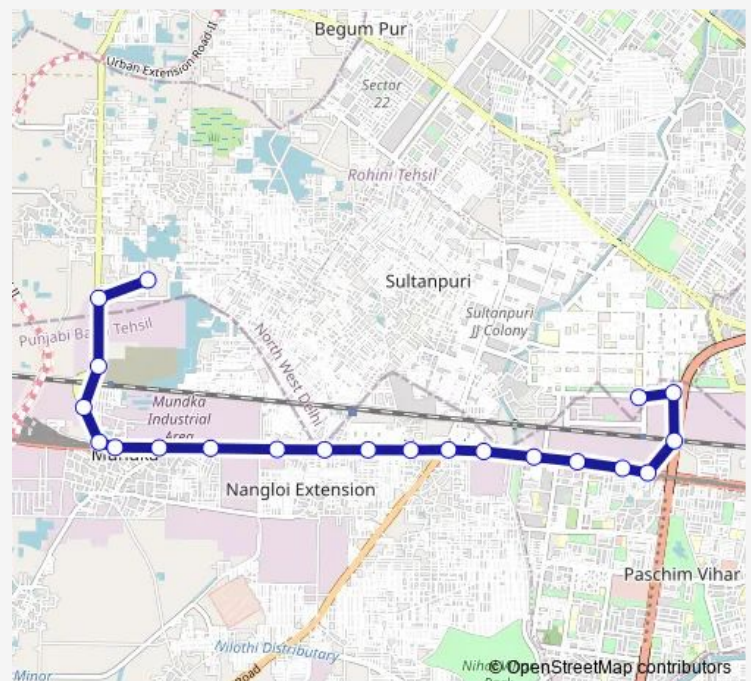

Peeragarhi Chowk Flyover

B-Block Mangolpuri

Q Block Mangolpuri

Route schedule

Rani Khera Depot li — Q Block Mangolpuri

Monday 04:43-16:13

Tuesday 04:43-16:13

Wednesday 04:43-16:13

Thursday 04:43-16:13

Friday 04:43-16:13

Saturday 04:43-16:13

Sunday 04:43-16:13

Route info

Direction: Rani Khera Depot li

Stops: 21

Trip Duration: 0 hour 40 min