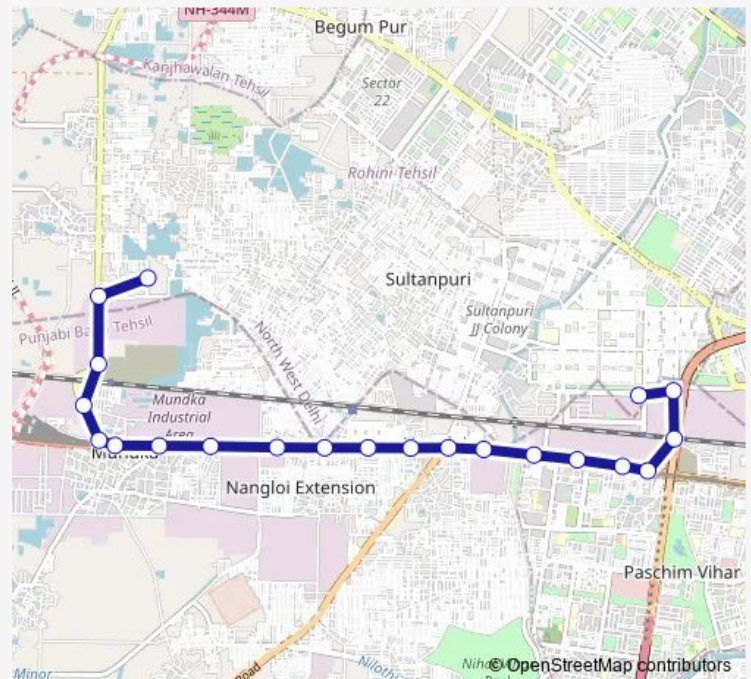

Peeragarhi Chowk Flyover

B-Block Mangolpuri

Q Block Mangolpuri

Route schedule

Rani Khara Depot li — Q Block Mangolpuri

Monday 04:43-16:13

Tuesday 04:43-16:13

Wednesday 04:43-16:13

Thursday 04:43-16:13

Friday 04:43-16:13

Saturday 04:43-16:13

Sunday 04:43-16:13

Route info

Direction: Rani Khara Depot li

Stops: 21

Trip Duration: 0 hour 40 min