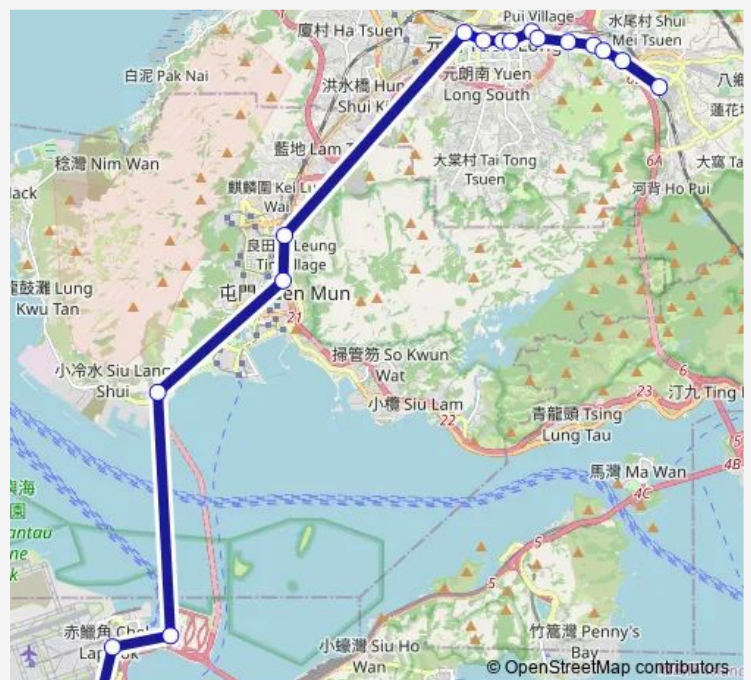

[Kmb] Yoho Mall II|[Lwb] Yoho Mall I

Route schedule

[Ctb] Cathay City, Chun Ming Road|[Lwb] Cathay Pacific City|[Nlb] Cathay City — [Kmb] KAM Sheung Road Station|[Lwb] KAM Sheung Road Station

Monday	00:10-02:30
Tuesday	00:10-02:30
Wednesday	00:10-02:30
Thursday	00:10-02:30
Friday	00:10-02:30
Saturday	00:10-02:30
Sunday	00:10-02:30

Route info

Direction: [Ctb] Cathay City, Chun Ming Road|[Lwb] Cathay Pacific City|[Nlb] Cathay City

Stops: 17

Trip Duration: 1 hour 4 min

■ NA36 — KAM Sheung Road Station - Cathay Pacific City **BusMaps**