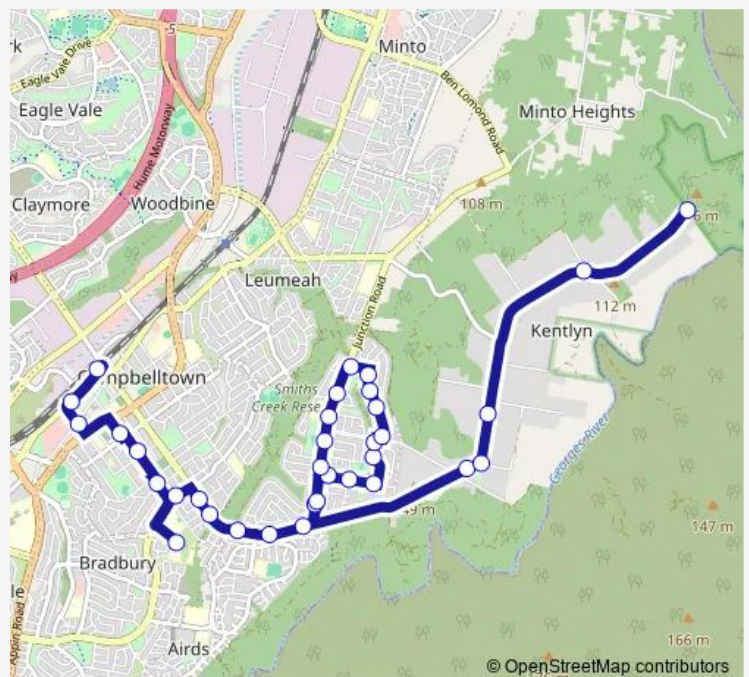

Route schedule

Georges River Roundabout — Campbelltown Station, Stand C

Monday	08:18-12:59
Tuesday	08:48-12:59
Wednesday	08:48-12:59
Thursday	08:48-12:59
Friday	08:48-12:59
Saturday	09:32
Sunday	08:18

Route info

Direction: Georges River Roundabout

Stops: 38

Trip Duration: 0 hour 31 min

883K — Campbelltown to Kentlyn via Ruse

Junction Rd At Burke St

Junction Rd Opp Ruse Public School

Junction Rd Opp Worrell Park

Oberon Reserve, Junction Rd

Junction Rd Opp Wattle Rd

Georges River Rd After Junction Rd

Georges River Rd After Peppin Cres

Georges River Rd Before Deans Rd

Georges River Rd Before Wheatley Dr

Broughton St Before Hunter St

Broughton St After Murray St

## Route info

Direction: Georges River Roundabout

Stops: 39

Trip Duration: 0 hour 40 min

Juntion Rd Opp Wattle Rd

Georges River Rd After Junction Rd

Georges River Rd After Peppin Cres

Georges River Rd Before Deans Rd