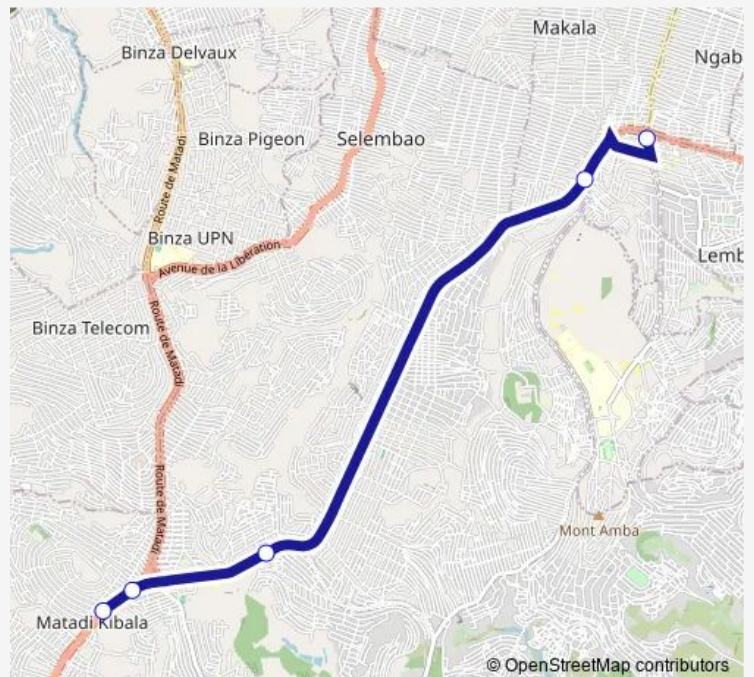

Bus Rond Point Ngaba_ TO _ Matadi Kibala

[Go to website](#)

Direction

unknown — unknown

5 stops

[Open route schedule](#)

unknown

unknown

Thursday 17:41

Friday 17:41

Saturday —

Sunday —

Route info

Direction: unknown

Stops: 5

Trip Duration: 0 hour 50 min

■ Rond Point Ngaba_ TO _ Matadi Kibala

Bus time schedules and route maps are available in an offline PDF at busmaps.com. Use the busmaps.com website to see live bus times, train schedule or subway schedule, and step-by-step directions for all public transit in Kinshasa