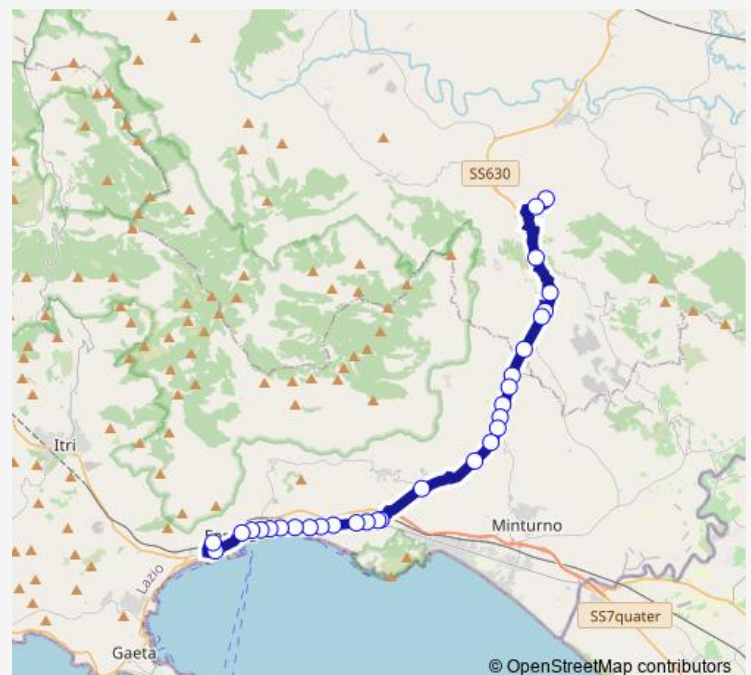

### Route info

Direction: Castelnuovo Parano | Casali # f4437

Stops: 30

Trip Duration: 0 hour 51 min

Formia | Via Appia Via Stendhal # f4484

Formia | Via Appia Via Penazzato # f4485

Formia | Via Appia Via Zauli # f4487