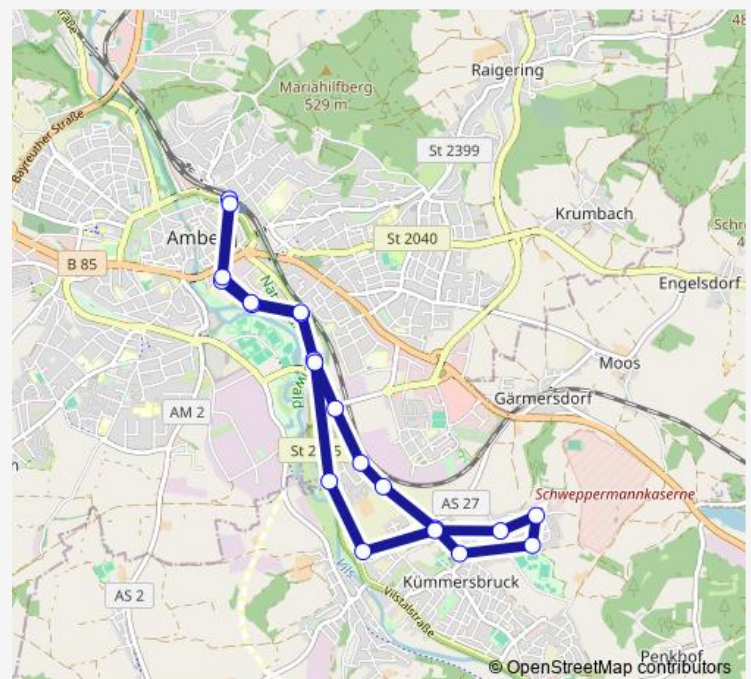

## Tram 409 Amberg, Bf-Amberg, Bf

[Go to website](#)

Amberg Drahthammerkreuzung

Amberg Städtischer Bauhof

Kümmersbruck Erlenweg

Kümmersbruck Birkenweg

Kümmersbruck Dorfplatz

Kümmersbruck Butzenweg

Kümmersbruck Lilienstr.

Kümmersbruck Siedlerstr.

### Route schedule

Amberg Bstg 14 — Amberg Bstg 2

Monday 05:20-21:20

Tuesday 05:20-21:20

Wednesday 05:20-21:20

Thursday 05:20-21:20

Friday 05:20-01:20<sup>+1</sup>

Saturday 07:20-01:20<sup>+1</sup>

### Route info

Direction: Amberg Bstg 14

Stops: 21

Trip Duration: 0 hour 28 min

409 — Amberg, Bf-Amberg, Bf

409 Tram time schedules and route maps are available in an offline PDF at [busmaps.com](https://busmaps.com). Use the [busmaps.com](https://busmaps.com) website to see live bus times, train schedule or subway schedule, and step-by-step directions for all public transit in Amberg