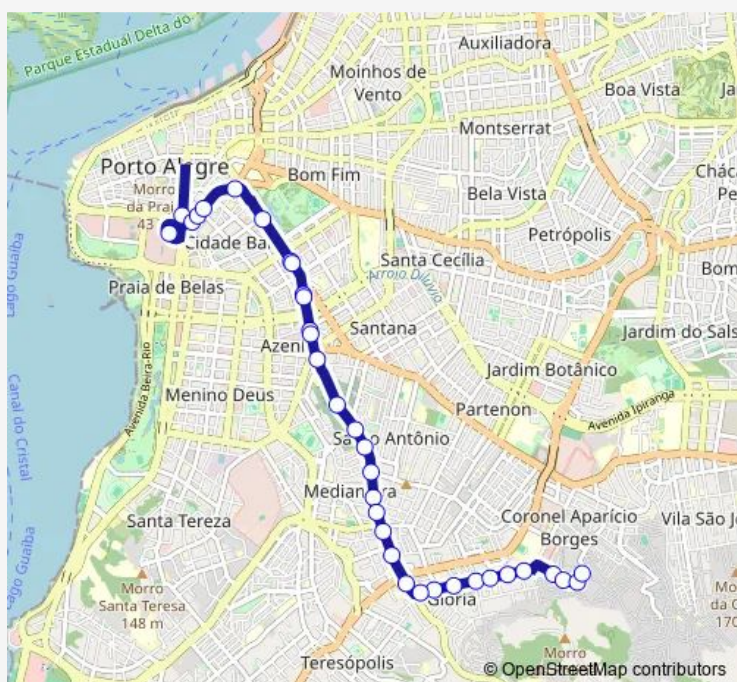

Thursday 06:48-20:20

Friday 06:48-20:20

Saturday 06:40-20:00

Sunday —

Route info

Direction: Borges DE Medeiros

Stops: 34

Trip Duration: 0 hour 33 min