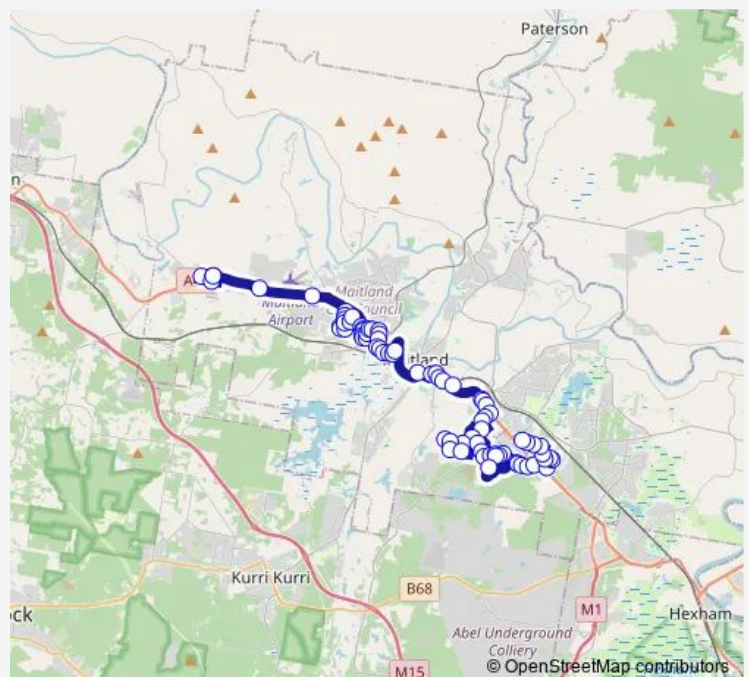

Neville St At Wollombi Rd (Hail And Ride)

Rutherford Park, Wollombi Rd

Wollombi Rd Before Goodlet St

Goodlet St Opp Carr St

Verge St At Goodlet St

Route schedule

New England Hwy Opp Lochinvar Public School —
Chelmsford Dr Opp Tennyson St

Monday	15:33
Tuesday	15:25
Wednesday	—
Thursday	15:33
Friday	15:33
Saturday	—
Sunday	—

Route info

Direction: New England Hwy Opp Lochinvar Public School

Stops: 75

Trip Duration: 1 hour 22 min

2564 — St Patricks PS to Metford

Verge St Opp Taree Av

Gillies St After Verge St

Gillies St At Young St

Gillies St At Brooks St

Brooks St At Capper St

Brooks St Before George St

Brooks St At Bligh St

William St After South St