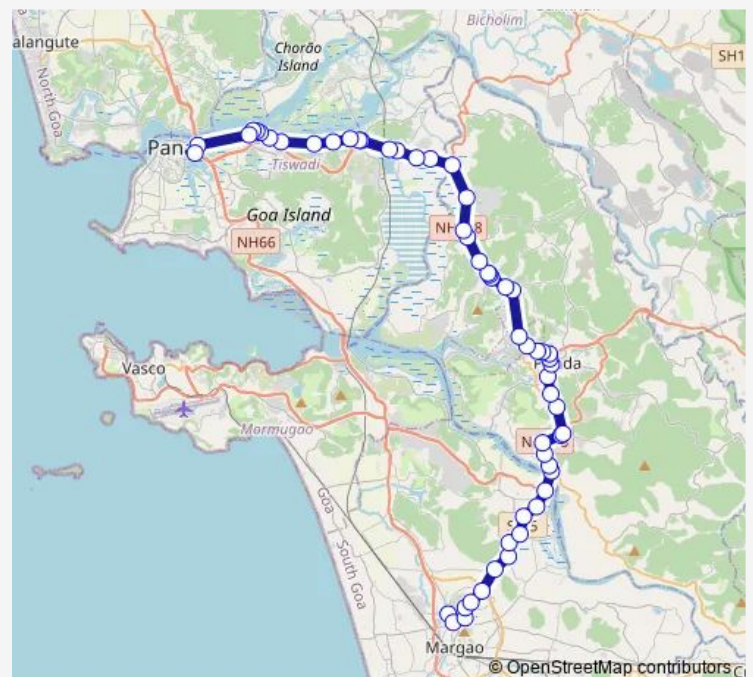

Thursday 07:20-19:15

Friday 07:20-19:15

Saturday 07:20-19:15

Sunday 07:20-19:15

Route info

Direction: Margao KTC Bus Stand

Stops: 56

Trip Duration: 0 hour 40 min