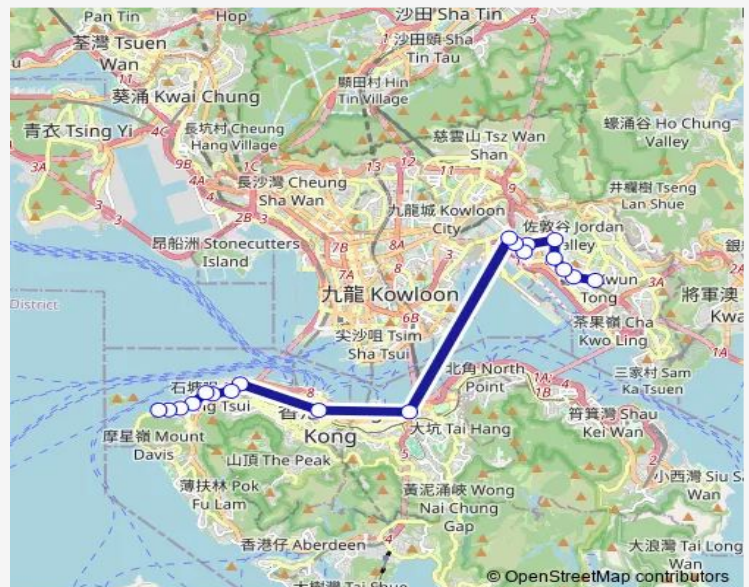

[Ctb] Wang Chin Street, KAI Cheung Road[[Kmb+Ctb] KAI TAK Tunnel BBI - Wang Chin Street/
Wang Chin Street, KAI Cheung Road[[Kmb] KAI TAK Tunnel BBI - Wang Chin Street

Route schedule

[Kmb+Ctb] Kwun Tong (YUE MAN Square) BUS Terminus/
Kwun Tong (YUE MAN Square)[[Kmb] Kwun Tong (YUE MAN Square) BUS Terminus — [Ctb] Kennedy Town[[Kmb+Ctb] Kennedy Town BUS Terminus/
Kennedy Town

Monday	17:55-18:15
Tuesday	17:55-18:15
Wednesday	17:55-18:15
Thursday	17:55-18:15
Friday	17:55-18:15
Saturday	—
Sunday	—

Route info

Direction: [Kmb+Ctb] Kwun Tong (YUE MAN Square) BUS Terminus/
Kwun Tong (YUE MAN Square)[[Kmb] Kwun Tong (YUE MAN Square) BUS Terminus

Stops: 19

Trip Duration: 1 hour 0 min

[Ctb] Elizabeth House, Gloucester Road|[Kmb+Ctb] Elizabeth House/
Elizabeth House, Gloucester Road|[Kmb] Elizabeth House

[Ctb] Statue Square, Connaught Road Central|[Kmb+Ctb] Statue Square/
Statue Square, Connaught Road Central|[Kmb] Statue Square