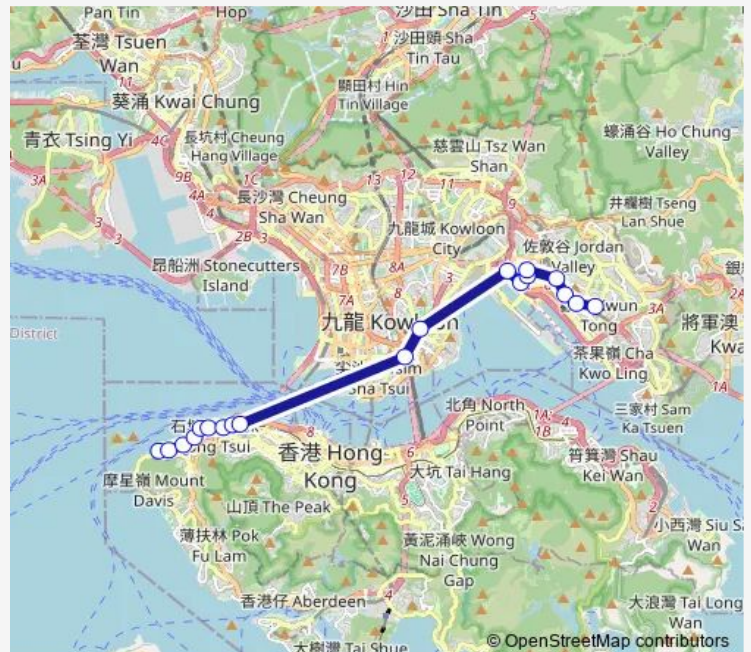

### Route info

Direction: [Ctb] Kennedy Town[[Kmb+Ctb] Kennedy Town BUS Terminus/<Br>Kennedy Town

Stops: 19

Trip Duration: 1 hour 7 min

[Ctb] Hongkong Post Building, KAI FUK Road|[Kmb+Ctb] KAI TAK Tunnel BBI - KAI FUK Road/<Br>Hongkong Post Building, KAI FUK Road|[Kmb] KAI TAK Tunnel BBI - KAI FUK Road