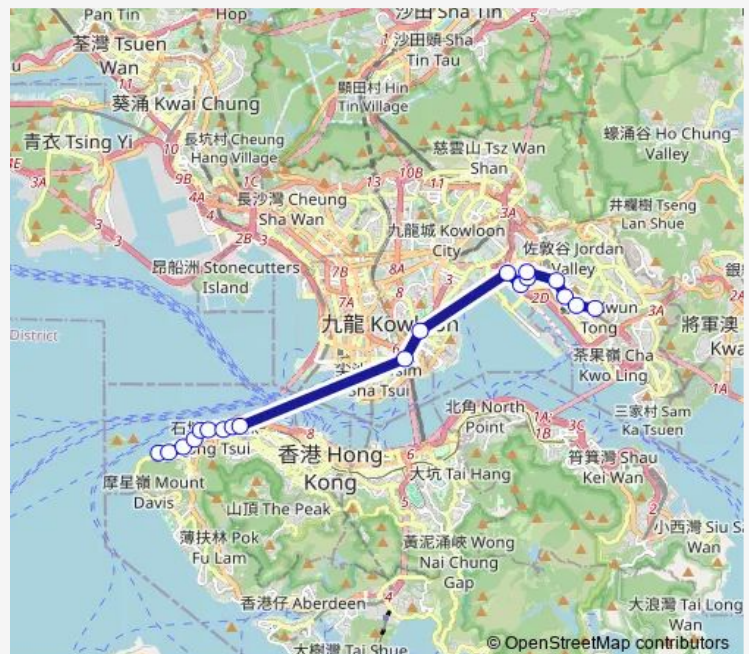

### Route info

Direction: [Ctb] Kennedy Town[[Kmb+Ctb] Kennedy Town BUS Terminus/<Br>Kennedy Town

Stops: 19

Trip Duration: 0 hour 57 min

[Ctb] Hongkong Post Building, KAI FUK Road|[Kmb+Ctb] KAI TAK Tunnel BBI - KAI FUK Road/<Br>Hongkong Post Building, KAI FUK Road|[Kmb] KAI TAK Tunnel BBI - KAI FUK Road