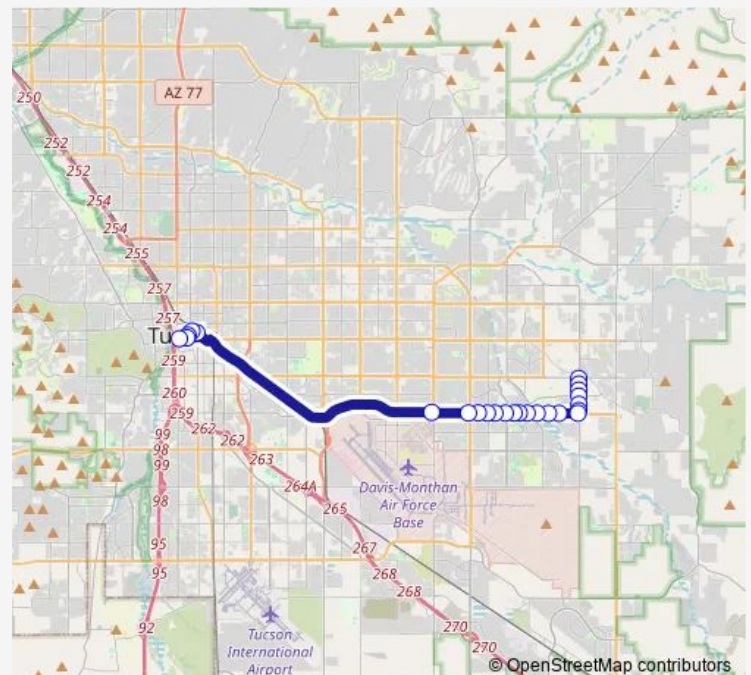

Golf Links/Wilmot (Nw)

6th Av/Pennington (Ne)

Alameda/Grossetta (Nw)

Route schedule

Harrison/22nd St (Sw) — Congress/Granada (Nw)

Monday 06:19-06:49

Tuesday 06:19-06:49

Wednesday 06:19-06:49

Thursday 06:19-06:49

Friday 06:19-06:49

Saturday —

Sunday —

Route info

Direction: Harrison/22nd St (Sw)

Stops: 24

Trip Duration: 0 hour 33 min

101X — Golf Links-Downtown Express

BusMaps

Church/Pennington (Nw)

Congress/Church (Nw)

Congress/Granada (Nw)

Direction

6th Av/Pennington (Ne) — 22nd St/Harrison (Nw)

21 stops

[Open route schedule](#)

6th Av/Pennington (Ne)

Alameda/Grossetta (Nw)

Church/Pennington (Nw)

Broadway/4th Av (Sw)

Golf Links/Wilmot (Se)

Golf Links/Kolb (Os)

Golf Links/Cordova (Se)