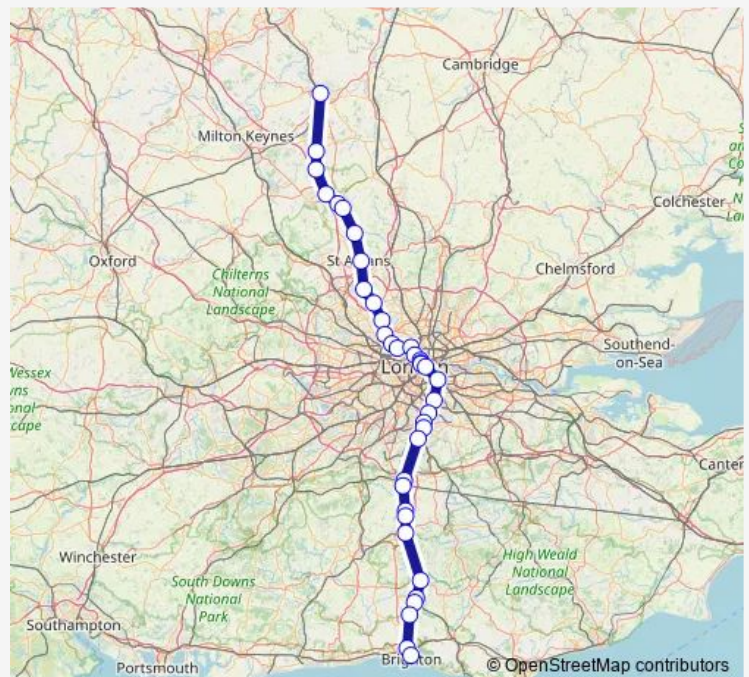

Rail TI:Bdm->Btn TL train service from BDM to Btn

[Go to website](#)

Direction

Bedford — Brighton

37 stops

[Open route schedule](#)

- Bedford
- Flitwick
- Harlington (Beds)
- Leagrave
- Luton
- Luton Airport Parkway
- Harpenden
- St Albans City
- Radlett
- Elstree & Borehamwood
- Mill Hill Broadway
- Hendon
- Cricklewood
- West Hampstead Thameslink
- Kentish Town
- London St Pancras International
- Farringdon
- City Thameslink
- London Blackfriars
- London Bridge
- New Cross Gate

Route schedule

Bedford — Brighton

Monday	04:43-23:45
Tuesday	02:53-23:45
Wednesday	02:53-23:45
Thursday	02:53-23:45
Friday	02:53-23:45
Saturday	02:51-23:35
Sunday	08:17-23:45

Route info

Direction: Bedford

Stops: 37

Trip Duration: 2 hour 54 min

■ TI:Bdm->Btn — TL train service from BDM to Btn

Sydenham

Norwood Junction

East Croydon

South Croydon

Purley

Redhill

Earlswood (Surrey)

Horley

Gatwick Airport

Three Bridges

Haywards Heath

Wivelsfield

Burgess Hill