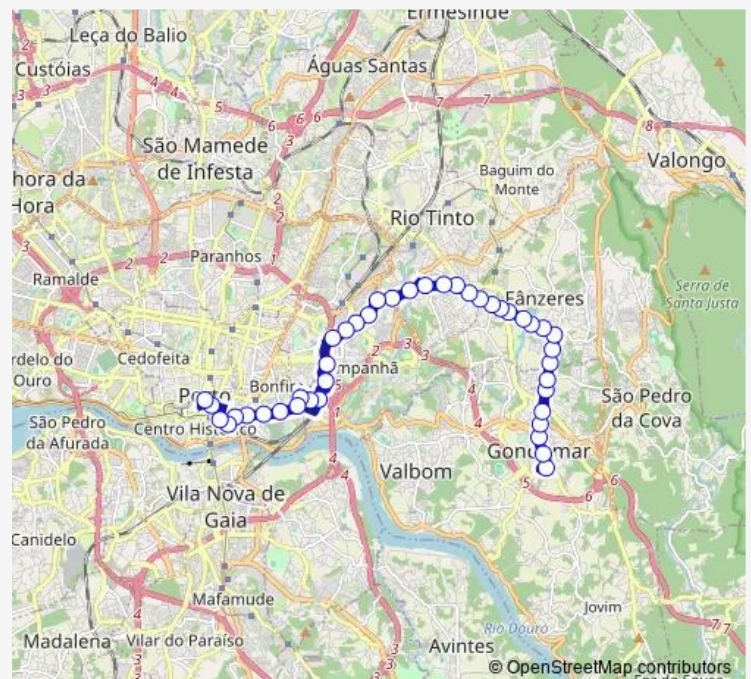

### Route schedule

Gondomar (Souto) — Av.Aliados

Monday 00:30-05:30

Tuesday 00:30-05:30

Wednesday 00:30-05:30

Thursday 00:30-05:30

Friday 00:30-05:30

Saturday 00:30-05:30

### Route info

Direction: Gondomar (Souto)

Stops: 42

Trip Duration: 0 hour 28 min

9m — Aliados - Gondomar (via Tic)

Meiral

S. Roque

S.Roque G. Barros

## Route info

Direction: AV. Aliados

Stops: 42

Trip Duration: 0 hour 28 min

Carvalha

Carvalha DE Baixo

Várzea

S.Ta Ovaia