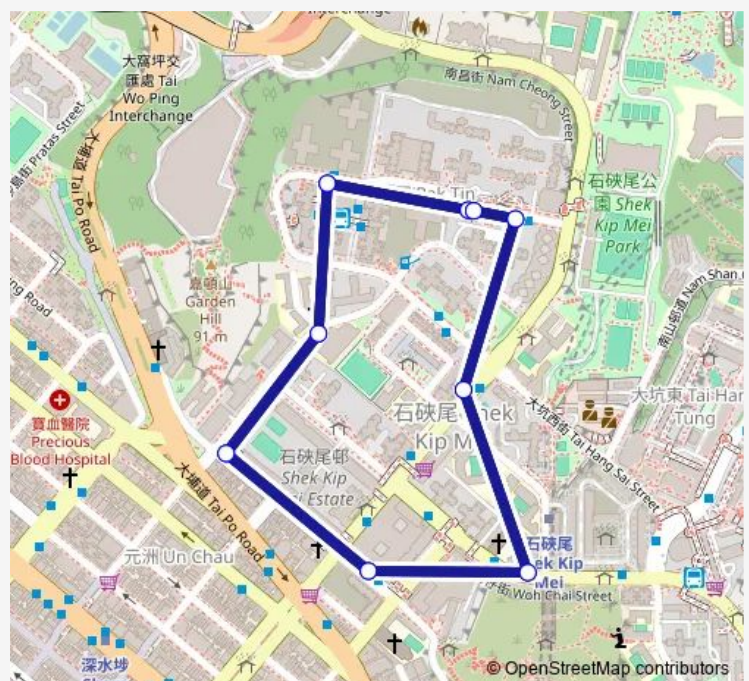

Bus 9M Upper PAK TIN Estate - Shek KIP MEI Station (Circular)

[Go to website](#)

Direction

PAK WAN STREET — PAK WAN STREET

9 stops

[Open route schedule](#)

PAK WAN STREET

PAK WAN STREET, OPPOSITE TO BLOCK 9, PAK TIN ESTATE

PAK TIN STREET, OUTSIDE JOCKEY CLUB CREATIVE ARTS CENTRE

BERWICK STREET, OUTSIDE BLOCK 22, SHEK KIP MEI ESTATE

NAM CHEONG STREET, OUTSIDE PUBLIC HEALTH LABORATORY CENTRE

WOH Chai Street, Outside Ming YIN College

NAM CHEONG STREET, OUTSIDE MAIN TOWN PLAZA

PAK WAN STREET, OUTSIDE CHEUNG TIN HOUSE, PAK TIN ESTATE

PAK WAN STREET

Route schedule

PAK WAN STREET — PAK WAN STREET

Monday	06:30-23:01
Tuesday	06:30-23:01
Wednesday	06:30-23:01
Thursday	06:30-23:01
Friday	06:30-23:01
Saturday	06:30-23:01
Sunday	06:30-23:01

Route info

Direction: PAK WAN STREET

Stops: 9

Trip Duration: 0 hour 7 min

■ 9M — Upper PAK TIN Estate - Shek KIP MEI Station (Circular)

9M Bus time schedules and route maps are available in an offline PDF at busmaps.com. Use the busmaps.com website to see live bus times, train schedule or subway schedule, and step-by-step directions for all public transit in Sham Shui Po