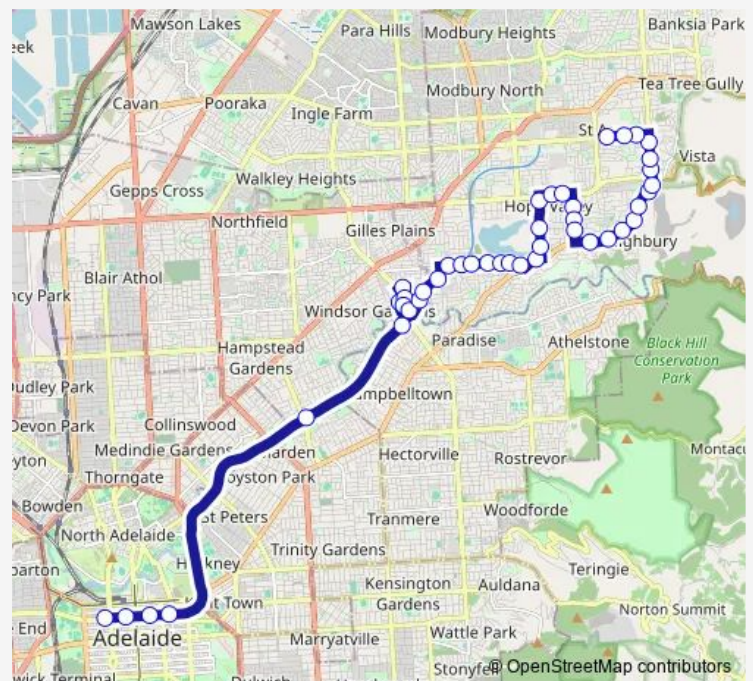

Stop 29C Lowan Rd - East side

Stop 29D Pittwater Dr - North East side

Stop 29E Pittwater Dr - North side

Stop 29F Brookvale Rd - West side

Stop 29G Brookvale Rd - West side

Stop 29H Brookvale Rd - West side

Stop 30 Lyons Rd - North side

Stop 30A Lyons Rd - North side

Stop 31 Lyons Rd - North side

Stop 32 Lyons Rd - North side

Stop 32A Lyons Rd - North side

Stop 32B Lyons Rd - North side

Stop 33 Lyons Rd - North side

Route schedule

Stop C1 Currie St - North side — Stop 44 Smart Rd - South side

Monday 15:45-18:17

Tuesday 15:45-18:17

Wednesday 15:45-18:17

Thursday 15:45-18:17

Friday 15:45-18:17

Saturday —

Sunday —

Route info

Direction: Stop C1 Currie St - North side

Stops: 43

Trip Duration: 0 hour 44 min

559S — Paradise Interchange to St Agnes

Stop 34 Lower North East Rd - North side

Stop 34A Awoonga Rd - West side