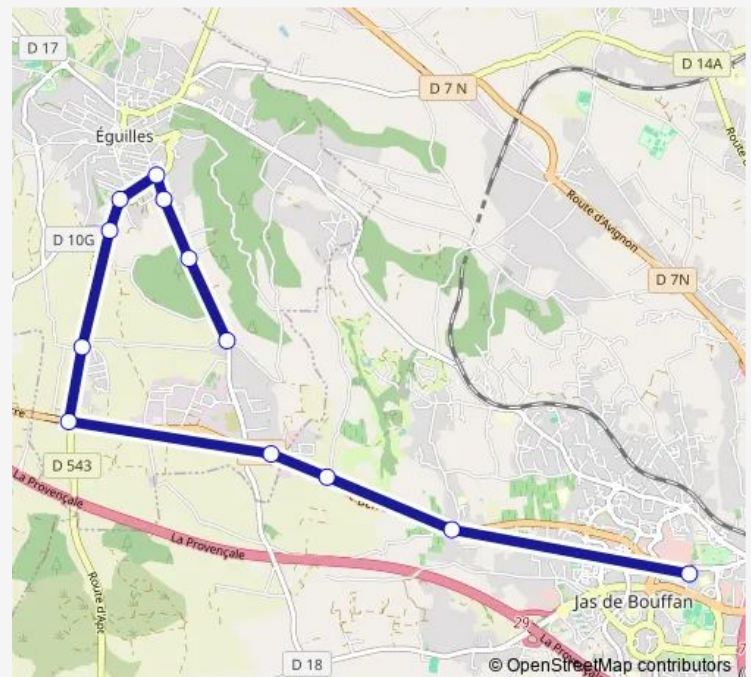

Route schedule

Bompard — CLG Château Double

Monday 07:25

Tuesday 07:25

Wednesday 07:25

Thursday 07:25

Friday 07:25

Saturday —

Sunday —

Route info

Direction: Bompard

Stops: 12

Trip Duration: 0 hour 18 min

3700 — Eguilles - CLG Château Double

Direction

CLG Château Double — Les Plantiers