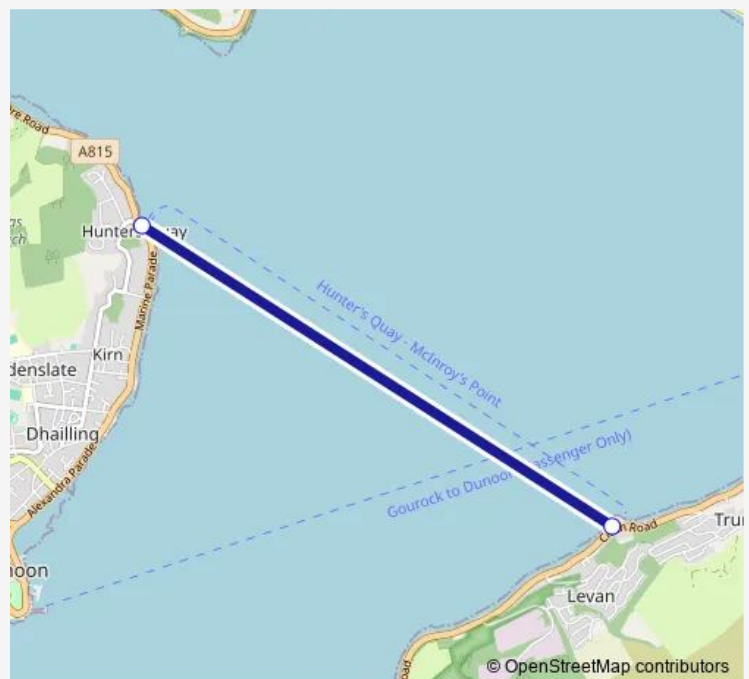

Ferry WF1

[Go to website](#)**Direction**

Gourock Mcinroy's Point Ferry Terminal — Dunoon
Hunters Quay Ferry Terminal

2 stops

[Open route schedule](#)

Gourock Mcinroy's Point Ferry Terminal

Dunoon Hunters Quay Ferry Terminal

Route schedule

Gourock Mcinroy's Point Ferry Terminal — Dunoon
Hunters Quay Ferry Terminal

Monday	06:30-22:30
Tuesday	06:30-22:30
Wednesday	06:30-22:30
Thursday	06:30-22:30
Friday	06:30-23:59
Saturday	07:30-23:59
Sunday	07:30-23:59

Route info

Direction: Gourock Mcinroy's Point Ferry Terminal

Stops: 2

Trip Duration: 0 hour 20 min

WF1

Direction

Dunoon Hunters Quay Ferry Terminal — Gourrock Mcinroy's Point Ferry Terminal

2 stops