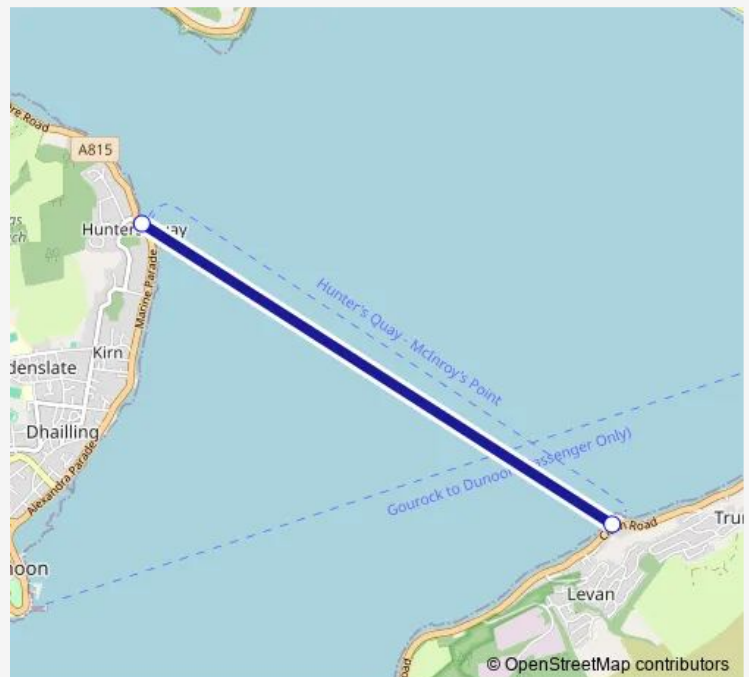

### Direction

Gourock Mcinroy's Point Ferry Terminal — Dunoon  
Hunters Quay Ferry Terminal

2 stops

[Open route schedule](#)

Gourock Mcinroy's Point Ferry Terminal

Dunoon Hunters Quay Ferry Terminal

### Route schedule

Gourock Mcinroy's Point Ferry Terminal — Dunoon  
Hunters Quay Ferry Terminal

Monday	06:30-22:30
Tuesday	06:30-22:30
Wednesday	06:30-22:30
Thursday	06:30-22:30
Friday	06:30-23:59
Saturday	07:30-23:59
Sunday	07:30-23:59

### Route info

Direction: Gourock Mcinroy's Point Ferry Terminal

Stops: 2

Trip Duration: 0 hour 20 min

WF1

### Direction

Dunoon Hunters Quay Ferry Terminal — Gourrock Mcinroy's Point Ferry Terminal

2 stops

[Open route schedule](#)

Dunoon Hunters Quay Ferry Terminal

Gourrock Mcinroy's Point Ferry Terminal