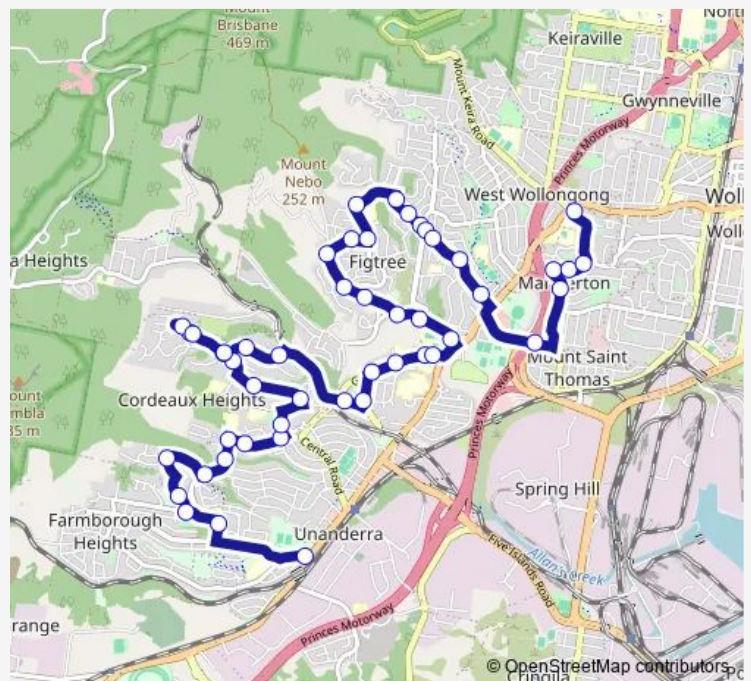

Derribong Dr At Coorung Cl

Derribong Dr Opp Jarrah Cres

Derribong Dr Opp Mungurra Hill Rd

Booreea Bvd At Natan Pl

Route schedule

Farmborough Rd At Princes Hwy — St Therese Catholic Primary School, Powell St

Monday	07:45
Tuesday	07:45
Wednesday	07:45
Thursday	07:45
Friday	07:45
Saturday	—
Sunday	—

Route info

Direction: Farmborough Rd At Princes Hwy

Stops: 49

Trip Duration: 0 hour 45 min

S232 — St Therese PS to Princes Hwy opp Farmborough Rd

Booreea Bvd Opp Sheringa Gr

Cordeaux Rd After Gibsons Rd

Amaroo Av Opp Springfield Av

Gibsons Rd Opp Amaroo Av

Figtree Private Hospital, Gibsons Rd

Figtree High School, Gibsons Rd

Figtree High School, Gibsons Rd

Saturday —

Sunday —

Route info

Direction: St Therese Catholic Primary School, Powell St

Stops: 56

Trip Duration: 0 hour 40 min

Gibsons Rd Before Amaroo Av

Amaroo Av At Cordeaux Rd