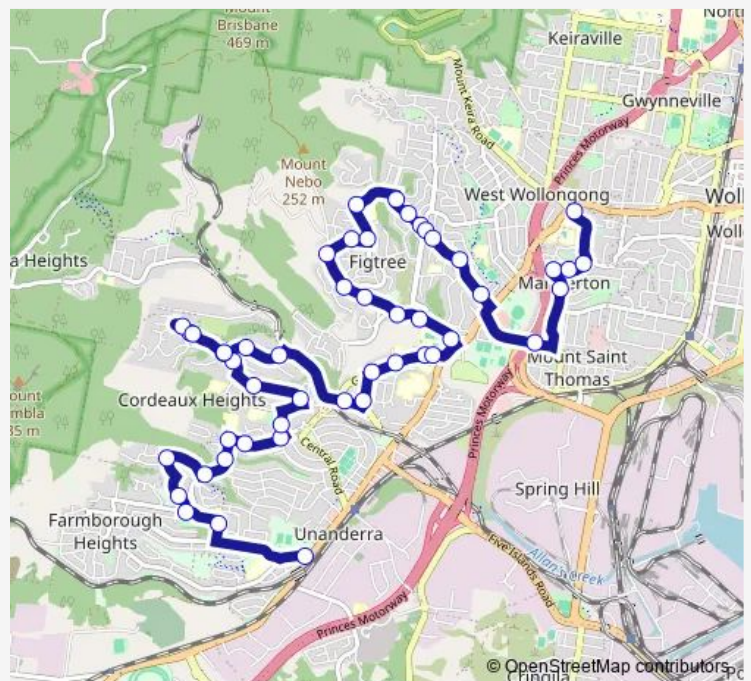

Derribong Dr At Coorung Cl

Derribong Dr Opp Jarrah Cres

Derribong Dr Opp Mungurra Hill Rd

Booreea Bvd At Natan Pl

Route schedule

Farmborough Rd At Princes Hwy — St Therese Catholic Primary School, Powell St

Monday	07:45
Tuesday	07:45
Wednesday	07:45
Thursday	07:45
Friday	07:45
Saturday	—
Sunday	—

Route info

Direction: Farmborough Rd At Princes Hwy

Stops: 49

Trip Duration: 0 hour 45 min

S232 — St Therese PS to Princes Hwy opp Farmborough Rd

Booreea Bvd Opp Sheringa Gr

Cordeaux Rd After Gibsons Rd

Amaroo Av Opp Springfield Av

Gibsons Rd Opp Amaroo Av

Figtree Private Hospital, Gibsons Rd

Figtree High School, Gibsons Rd

Figtree High School, Gibsons Rd

Saturday —

Sunday —

Route info

Direction: St Therese Catholic Primary School, Powell St

Stops: 56

Trip Duration: 0 hour 40 min

Gibsons Rd Before Amaroo Av

Amaroo Av At Cordeaux Rd