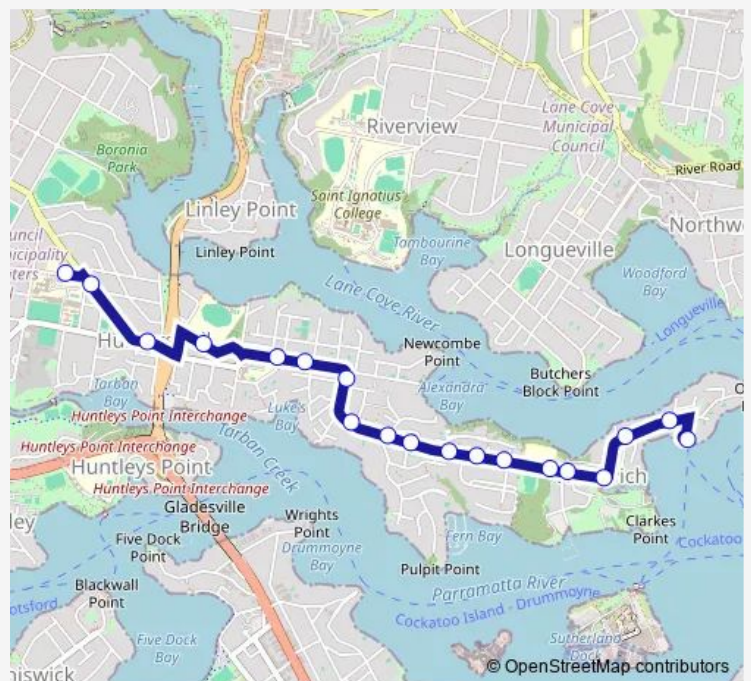

School Bus 723w Villa Maria Primary to Woolwich Wharf

[Go to website](#)

Direction

Villa Maria Primary School, Mark St — Woolwich Wharf, Valentia St

19 stops

[Open route schedule](#)

- Villa Maria Primary School, Mark St
- Ryde Rd Opp St Joseph's College
- Gladesville Rd Before Joubert St North
- Hunters Hill High School, The Avenue
- Hunters Hill Community Church, Alexandra St
- Hunters Hill Post Office, Alexandra St
- All Saints' Church, Ferry St
- Woolwich Rd At Passy Av
- Woolwich Rd At Crescent St
- Woolwich Rd Opp Hunters Hill Tennis Club
- Woolwich Rd At Vernon St
- Woolwich Rd Before Serpentine Rd
- IRT Woolwich, Woolwich Rd
- Marist Sisters College, Woolwich Rd, Stand B
- Woolwich Rd Opp Elgin St
- Woolwich Rd At Gale St
- The Point Rd Opp Hunter St
- The Point Rd At Angelo St
- Woolwich Wharf, Valentia St

Route schedule

Villa Maria Primary School, Mark St — Woolwich Wharf, Valentia St

Monday	15:10
Tuesday	15:10
Wednesday	15:10
Thursday	15:10
Friday	15:10
Saturday	—
Sunday	—

Route info

Direction: Villa Maria Primary School, Mark St

Stops: 19

Trip Duration: 0 hour 20 min

723w — Villa Maria Primary to Woolwich Wharf

723w School Bus time schedules and route maps are available in an offline PDF at busmaps.com. Use the busmaps.com website to see live bus times, train schedule or subway schedule, and step-by-step directions for all public transit in Sydney