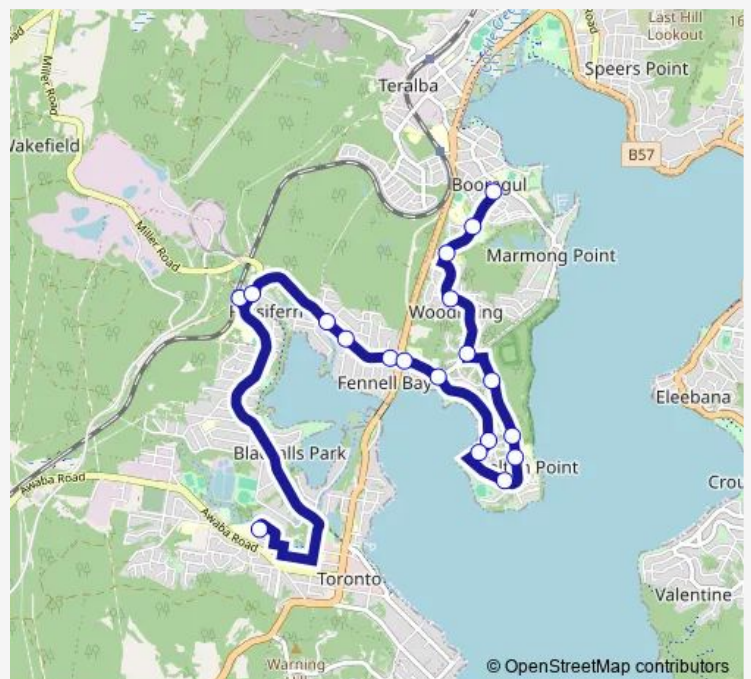

School Bus 6471 Toronto HS to Marmong

[Go to website](#)

Direction

Toronto High School, Field Av — Hayden Brook Rd At Ranclaud St

19 stops

[Open route schedule](#)

- Toronto High School, Field Av
- Fassifern Station, Tucker Cl
- Fassifern Rd After Wallsend Rd
- Macquarie Rd At Brighton St
- Macquarie Rd Opp Brougham Av
- Macquarie Rd Before Main Rd
- Fennell Bay Public School, Bay Rd
- Bolton Point Park, Bay Rd
- Westlakes Community Church, Bay Rd
- Bay Rd At Lochend Pl
- Middle Point Rd Opp Macquarie St
- The Ridgeway At Glen Mitchell St
- The Ridgeway Before Bulkirra Pl
- The Ridgeway At Koiyong Pl
- Enterprise Way At Willai St
- Enterprise Way At Southern Cross Dr
- Hayden Brook Rd After Vim Cl
- Hayden Brook Rd After Merriwa St
- Hayden Brook Rd At Ranclaud St

Route schedule

Toronto High School, Field Av — Hayden Brook Rd At Ranclaud St

Monday	14:30
Tuesday	14:10
Wednesday	14:30
Thursday	14:30
Friday	14:30
Saturday	—
Sunday	—

Route info

Direction: Toronto High School, Field Av

Stops: 19

Trip Duration: 0 hour 30 min

6471 — Toronto HS to Marmong