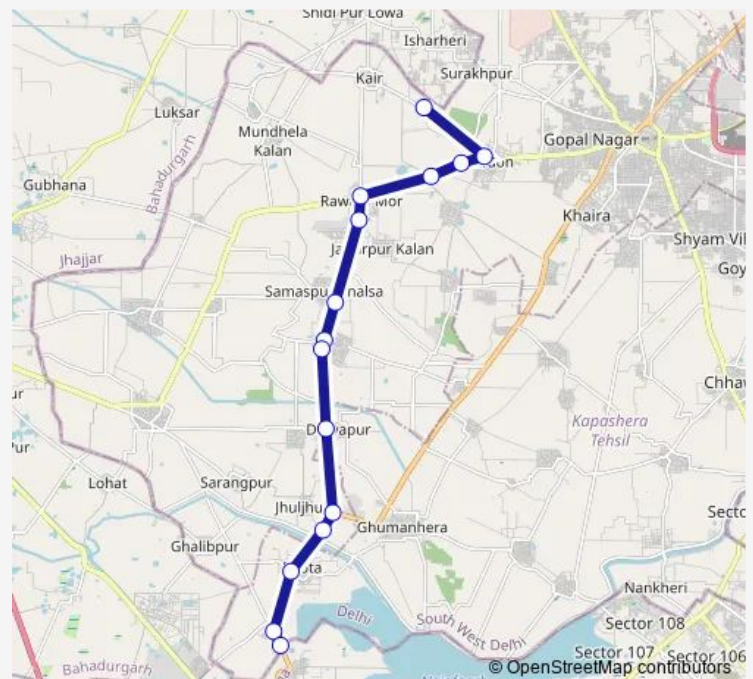

### Direction

Kair Depot — Dauralla Border

15 stops

[Open route schedule](#)

Kair Depot

Mitraon Village (Dhansa Road)

Mitraon School

Surehra Crossing

Rawta Village

Dauralla Village

Dauralla Border

### Route schedule

Kair Depot — Dauralla Border

Monday 17:38-21:38

Tuesday 17:38-21:38

Wednesday 17:38-21:38

Thursday 17:38-21:38

Friday 17:38-21:38

Saturday 17:38-21:38

### Route info

Direction: Kair Depot

Stops: 15

Trip Duration: 1 hour 1 min

827stlup

827stlup Bus time schedules and route maps are available in an offline PDF at [busmaps.com](https://busmaps.com). Use the [busmaps.com](https://busmaps.com) website to see live bus times, train schedule or subway schedule, and step-by-step directions for all public transit in Gurugram