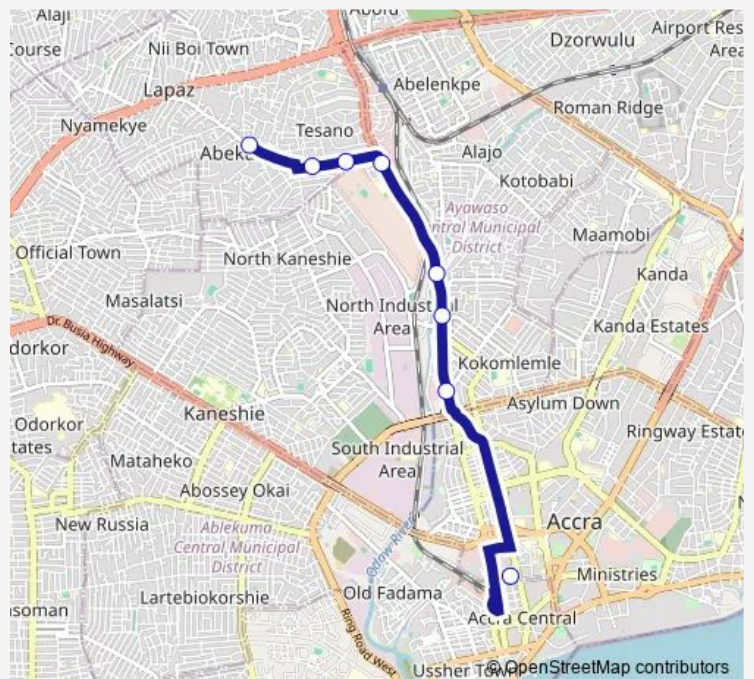

Bus 020B Null

[Go to website](#)

Direction

Terminal Accra Utc — Market 020

8 stops

[Open route schedule](#)

Terminal Accra Utc

Circle Bus Stop

Shell 020

Caprice

Abeka Junction

Abeka Junction 1

Junction 216

Market 020

Route schedule

Terminal Accra Utc — Market 020

Monday 14:13

Tuesday 14:13

Wednesday 14:13

Thursday 14:13

Friday 14:13

Saturday 14:13

Sunday 14:13

Route info

Direction: Terminal Accra Utc

Stops: 8

Trip Duration: 0 hour 31 min

020B — Null

020B Bus time schedules and route maps are available in an offline PDF at busmaps.com. Use the busmaps.com website to see live bus times, train schedule or subway schedule, and step-by-step directions for all public transit in Accra