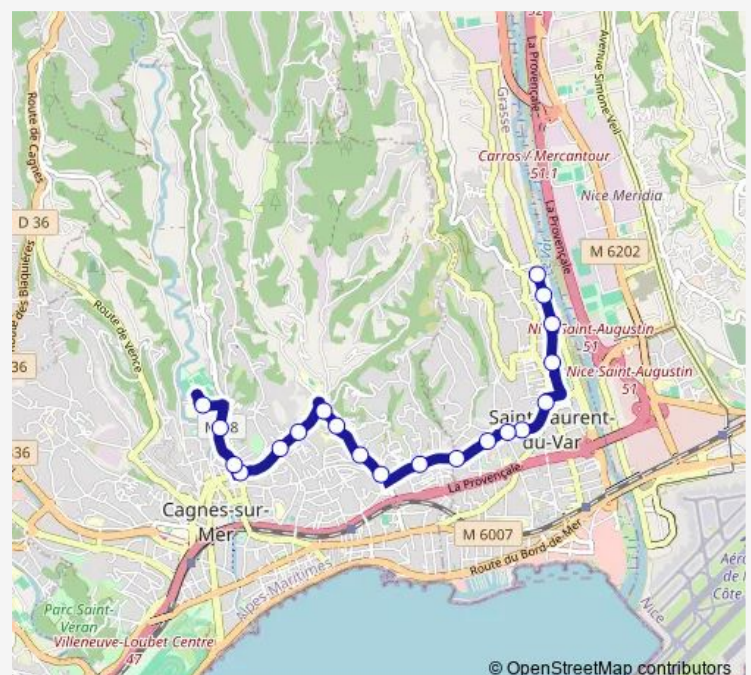

Solidarités

Petit Castel

Mairie Annexe

Gros Baux

Les Bréguières

Chemin Renoir

Le Béal

Conservatoire Cagnes-sur-Mer

Mermoz Renoir

Parc des Sports

Route schedule

Collège Pagnol — Parc des Sports

Monday	07:25
Tuesday	07:25
Wednesday	07:25
Thursday	07:25
Friday	07:25
Saturday	—
Sunday	—

Route info

Direction: Collège Pagnol

Stops: 20

Trip Duration: 0 hour 30 min

■ Slvb — Parc des Sports (Lycée Renoir et Escoffier) - Square Benes

Slvb Bus time schedules and route maps are available in an offline PDF at busmaps.com. Use the busmaps.com website to see live bus times, train schedule or subway schedule, and step-by-step directions for all public transit in Nice