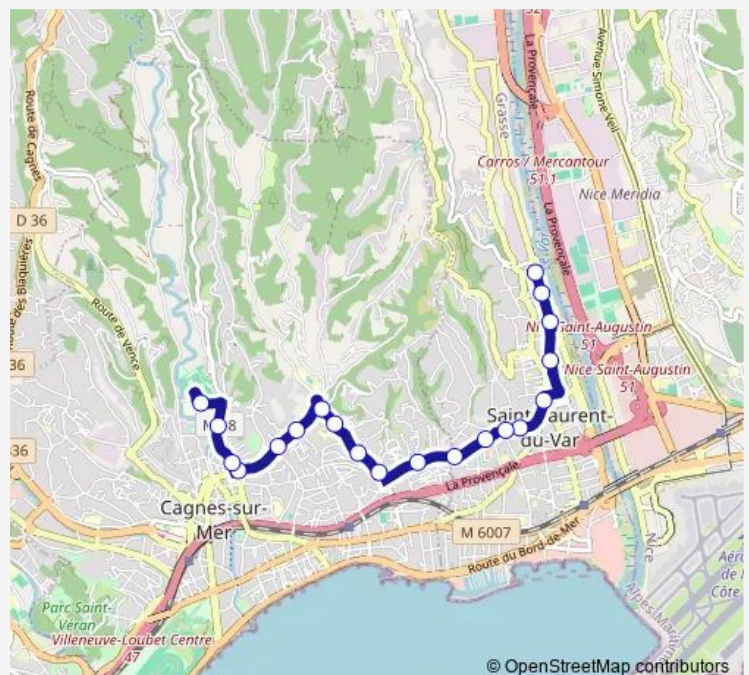

### Direction

Collège Pagnol — Parc des Sports

20 stops

[Open route schedule](#)

- Collège Pagnol
- Saint-Joseph
- Rives D'Or
- Parc Layet
- Square Bénes
- Chapelle
- Les Cigales
- Rond Point Ravet
- Saint-Laurent-Ragadan
- Alphonse Daudet
- Solidarités
- Petit Castel
- Mairie Annexe
- Gros Baux
- Les Bréguières
- Chemin Renoir
- Le Béal
- Conservatoire Cagnes-sur-Mer
- Mermoz Renoir
- Parc des Sports

### Route info

Direction: Collège Pagnol

Stops: 20

Trip Duration: 0 hour 30 min

■ SLVB — Parc des Sports (Lycée Renoir et Escoffier) - Square Benes

SLVB Bus time schedules and route maps are available in an offline PDF at [busmaps.com](https://busmaps.com). Use the [busmaps.com](https://busmaps.com) website to see live bus times, train schedule or subway schedule, and step-by-step directions for all public transit in Nice