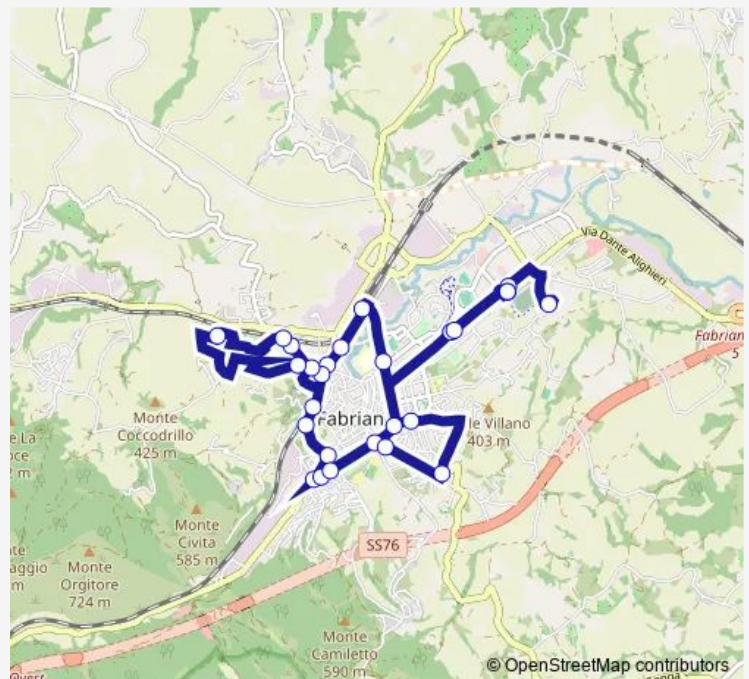

## Bus Fabriano Arancione

[Go to website](#)**Direction**

Fabriano Terminal — Fabriano - Morea

2 stops

[Open route schedule](#)

Fabriano Terminal

Fabriano - Morea

**Route schedule**

Fabriano Terminal — Fabriano - Morea

Monday	07:55
Tuesday	07:55
Wednesday	07:55
Thursday	07:55
Friday	07:55
Saturday	07:55
Sunday	—

**Route info**

Direction: Fabriano Terminal

Stops: 2

Trip Duration: 0 hour 15 min

■ Fabriano Arancione

**BusMaps**

**Direction**

Fabriano Terminal — Fabriano - Agraria

3 stops

[Open route schedule](#)

Fabriano Terminal

Fabriano - VIA Dante

## Route schedule

Fabriano Terminal — Fabriano - Agraria

Monday	08:00
Tuesday	08:00
Wednesday	08:00
Thursday	08:00
Friday	08:00
Saturday	08:00
Sunday	—