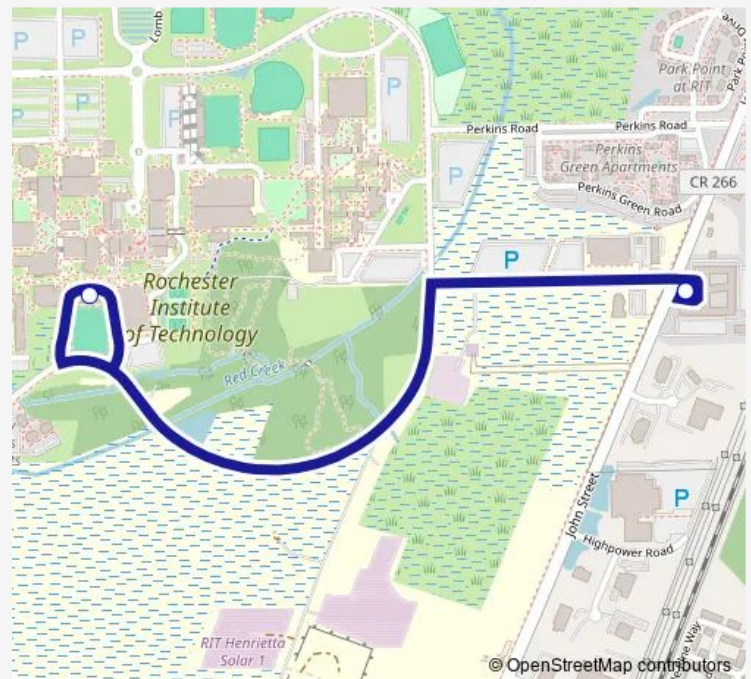

Bus 06 Apex

[Go to website](#)

Direction

Apex — Apex

3 stops

[Open route schedule](#)

Apex

Gleason Circle

Apex

Route schedule

Apex — Apex

Monday 07:00-18:46

Tuesday 07:00-18:46

Wednesday 07:00-18:46

Thursday 07:00-18:46

Friday 07:00-18:46

Saturday —

Sunday —

Route info

Direction: Apex

Stops: 3

Trip Duration: 0 hour 12 min

06 — Apex

06 Bus time schedules and route maps are available in an offline PDF at busmaps.com. Use the busmaps.com website to see live bus times, train schedule or subway schedule, and step-by-step directions for all public transit in Rochester