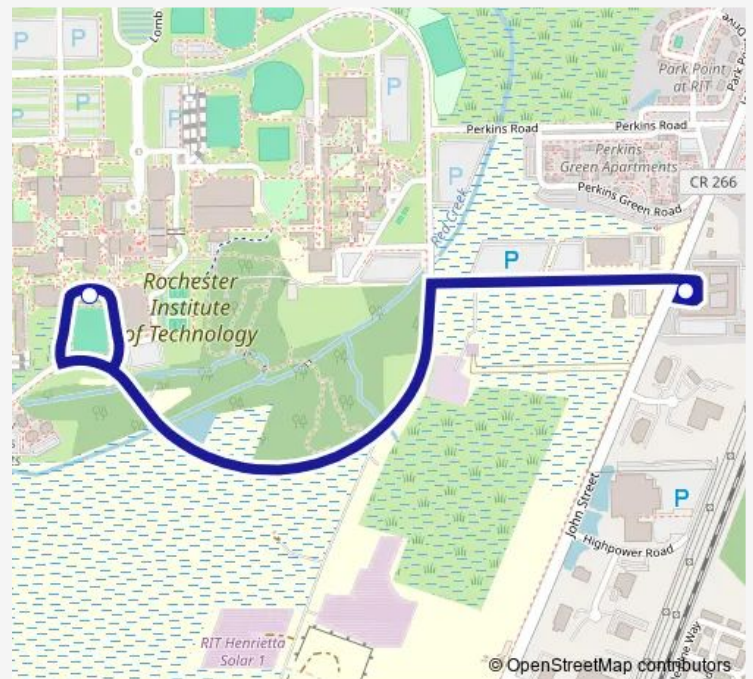

### Direction

Apex — Apex

3 stops

[Open route schedule](#)

Apex

Gleason Circle

Apex

### Route schedule

Apex — Apex

Monday 07:00-18:46

Tuesday 07:00-18:46

Wednesday 07:00-18:46

Thursday 07:00-18:46

Friday 07:00-18:46

Saturday —

### Route info

Direction: Apex

Stops: 3

Trip Duration: 0 hour 12 min

06 — Apex

06 Bus time schedules and route maps are available in an offline PDF at [busmaps.com](https://busmaps.com). Use the [busmaps.com](https://busmaps.com) website to see live bus times, train schedule or subway schedule, and step-by-step directions for all public transit in Rochester