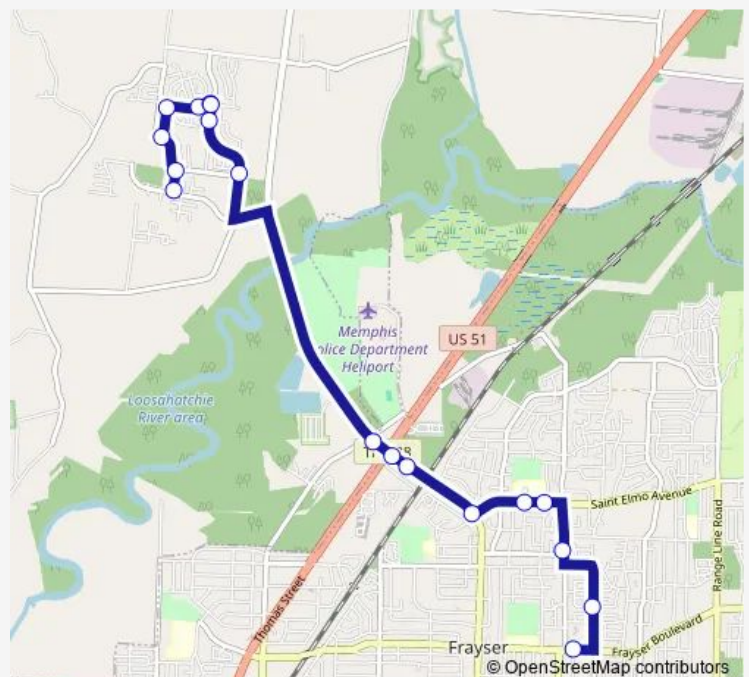

### Direction

Frayser Plaza — William Cary Dr@Northaven Dr

22 stops

[Open route schedule](#)

Frayser Plaza

Frayser@Overton Crossing

Frayser@Denver

Frayser@Aden

### Route schedule

Frayser Plaza — William Cary Dr@Northaven Dr

Monday 06:03-18:18

Tuesday 06:03-18:18

Wednesday 06:03-18:18

Thursday 06:03-18:18

Friday 06:03-18:18

Saturday —

### Route info

Direction: Frayser Plaza

Stops: 22

Trip Duration: 0 hour 19 min

06 — Northaven

BusMaps

**Direction**

William Cary Dr@Northaven Dr — Frayser Plaza

## Route schedule

William Cary Dr@Northaven Dr — Frayser Plaza

Monday 05:32-18:47

Tuesday 05:32-18:47

Wednesday 05:32-18:47

Thursday 05:32-18:47

Friday 05:32-18:47

Saturday —