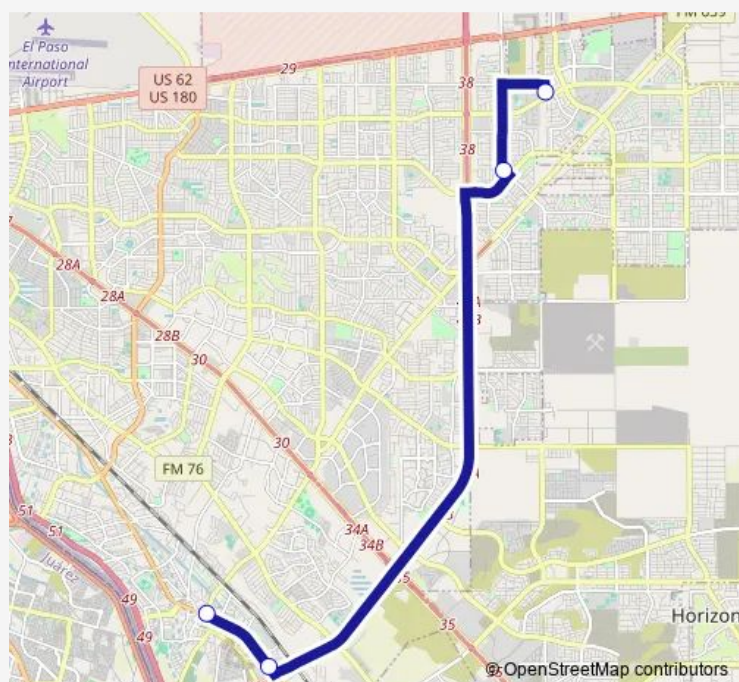

### Direction

Upper Eastside Transfer Center Bay E — Mission Valley Platform B

4 stops

[Open route schedule](#)

Upper Eastside Transfer Center Bay E

Tierra Este/Tierra Serena

9411 AlamedaTowne Cntr.

Mission Valley Platform B

### Route schedule

Upper Eastside Transfer Center Bay E — Mission Valley Platform B

Monday	05:30-20:10
Tuesday	05:30-20:10
Wednesday	05:30-20:10
Thursday	05:30-20:10
Friday	05:30-20:10
Saturday	05:30-18:50
Sunday	—

### Route info

Direction: Upper Eastside Transfer Center Bay E

Stops: 4

Trip Duration: 0 hour 23 min

06 — Far East/ Mission Valley Express

**Direction**

Mission Valley Platform B — Upper Eastside Transfer Center Bay E

5 stops

[Open route schedule](#)

Mission Valley Platform B

North Looparagoza

Eastside Terminal Bay A

MontanaLorne

Upper Eastside Transfer Center Bay E