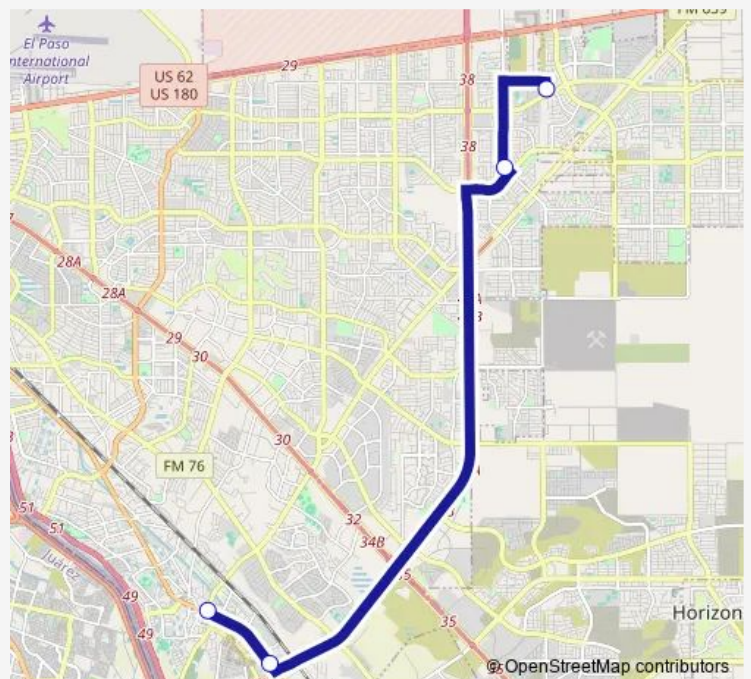

Bus 06 Far East/ Mission Valley Express

[Go to website](#)

Direction

Upper Eastside Transfer Center Bay E — Mission Valley Platform B

4 stops

[Open route schedule](#)

Upper Eastside Transfer Center Bay E

Tierra Este/Tierra Serena

9411 AlamedaTowne Cntr.

Mission Valley Platform B

Route schedule

Upper Eastside Transfer Center Bay E — Mission Valley Platform B

Monday	05:30-20:10
Tuesday	05:30-20:10
Wednesday	05:30-20:10
Thursday	05:30-20:10
Friday	05:30-20:10
Saturday	05:30-18:50
Sunday	—

Route info

Direction: Upper Eastside Transfer Center Bay E

Stops: 4

Trip Duration: 0 hour 23 min

06 — Far East/ Mission Valley Express

Direction

Mission Valley Platform B — Upper Eastside Transfer Center Bay E

5 stops

[Open route schedule](#)

Mission Valley Platform B

North Looparagoza

Eastside Terminal Bay A

MontanaLorne

Upper Eastside Transfer Center Bay E

Route schedule