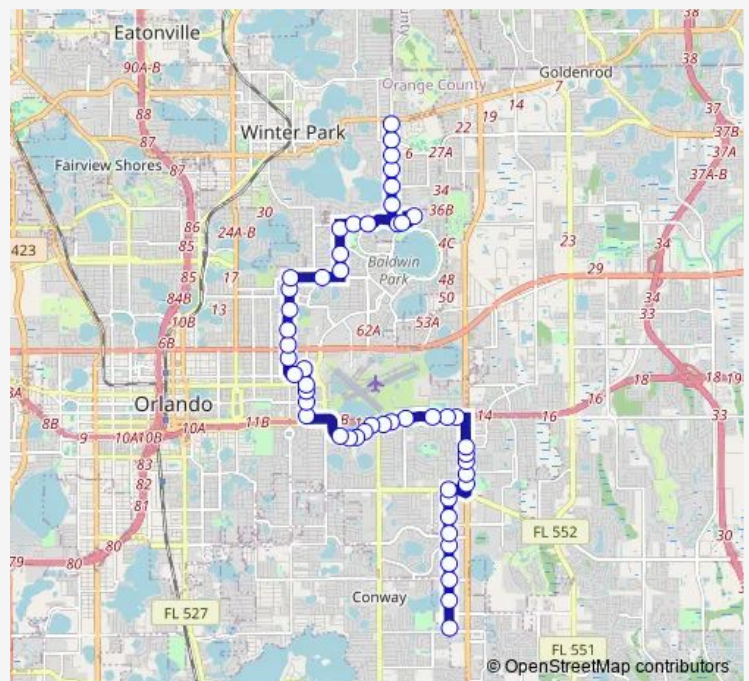

## Bus 06 Dixie Belle Drive/Bumby Ave

[Go to website](#)

**Direction**  
 Dixie Belle DR AND Gatlin Ave — N Lakemont AVE AND Aloma Ave

52 stops

[Open route schedule](#)

- Dixie Belle DR AND Gatlin Ave
- Dixie Belle DR AND Hickey Dr
- Dixie Belle DR AND Lake Margaret Dr
- Dixie Belle DR AND Halifax Dr
- Dixie Belle DR AND Ashford Blvd
- Dixie Belle DR AND E Michigan St
- Dixie Belle DR AND Andover Dr
- Dixie Belle DR AND Forzley St
- Dixie Belle DR AND Curry Ford Rd
- S Semoran Blvd AND Sanibel St
- S Semoran Blvd AND LA Costa Dr
- S Semoran Blvd AND Lido St
- S Semoran Blvd AND Casa Blanca Ln
- S Semoran Blvd AND Roberto Clemente Rd
- Lake Underhill RD AND Verbena Ct
- Lake Underhill RD AND Mercado Ave
- Lake Underhill RD AND SAN Juan Blvd
- Lake Underhill RD AND Gaston Foster Rd
- Lake Underhill RD AND Gaston Foster Rd
- Lake Underhill RD AND Conway Rd
- Lake Underhill RD AND Conway Rd

**Route schedule**

Dixie Belle DR AND Gatlin Ave — N Lakemont AVE AND Aloma Ave

Monday	06:25-18:30
Tuesday	06:25-18:30
Wednesday	06:25-18:30
Thursday	06:25-18:30
Friday	06:25-18:30
Saturday	—
Sunday	—

**Route info**

Direction: Dixie Belle DR AND Gatlin Ave

Stops: 52

Trip Duration: 0 hour 55 min

06 — Dixie Belle Drive/Bumby Ave **BusMaps**

Lake Underhill RD AND Springview Dr

Lake Underhill RD AND Springview Dr

Lake Underhill RD AND TAM Oshanter Dr

## Route info

Direction: N Lakemont AVE AND Aloma Ave

Stops: 57

Trip Duration: 0 hour 50 min

N Primrose DR AND E Central Blvd

S Primrose DR AND E Jackson Stree

E Anderson ST AND S Primrose Dr

Lake Underhill RD AND Palmer St