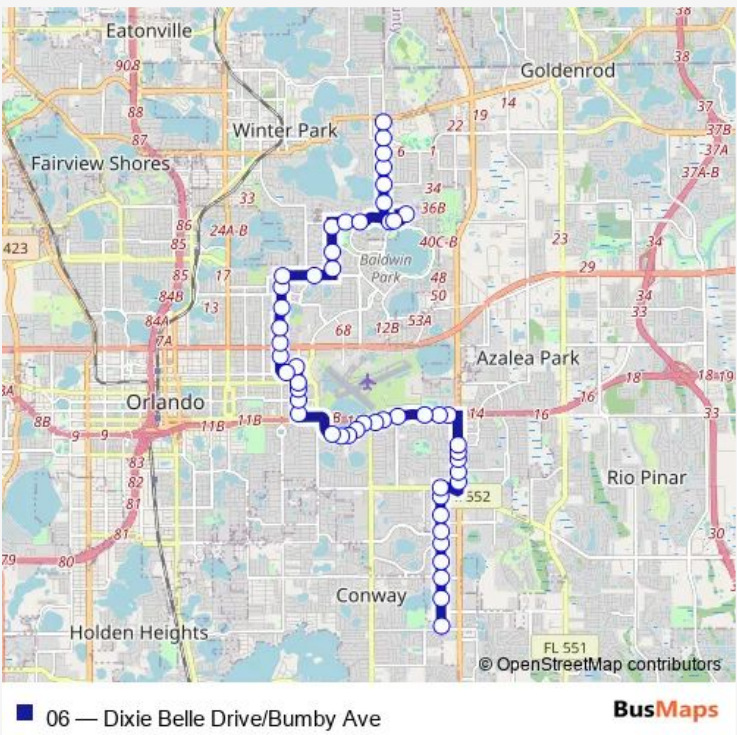

Bus 06 Dixie Belle Drive/Bumby Ave

[Go to website](#)

**Direction**  
 Dixie Belle DR AND Gatlin Ave — N Lakemont AVE AND Aloma Ave

52 stops

[Open route schedule](#)

- Dixie Belle DR AND Gatlin Ave
- Dixie Belle DR AND Hickey Dr
- Dixie Belle DR AND Lake Margaret Dr
- Dixie Belle DR AND Halifax Dr
- Dixie Belle DR AND Ashford Blvd
- Dixie Belle DR AND E Michigan St
- Dixie Belle DR AND Andover Dr
- Dixie Belle DR AND Forzley St
- Dixie Belle DR AND Curry Ford Rd
- S Semoran Blvd AND Sanibel St
- S Semoran Blvd AND LA Costa Dr
- S Semoran Blvd AND Lido St
- S Semoran Blvd AND Casa Blanca Ln
- S Semoran Blvd AND Roberto Clemente Rd
- Lake Underhill RD AND Verbena Ct
- Lake Underhill RD AND Mercado Ave
- Lake Underhill RD AND SAN Juan Blvd
- Lake Underhill RD AND Gaston Foster Rd
- Lake Underhill RD AND Gaston Foster Rd
- Lake Underhill RD AND Conway Rd
- Lake Underhill RD AND Conway Rd

Route schedule

Dixie Belle DR AND Gatlin Ave — N Lakemont AVE AND Aloma Ave

Monday	06:25-18:30
Tuesday	06:25-18:30
Wednesday	06:25-18:30
Thursday	06:25-18:30
Friday	06:25-18:30
Saturday	—
Sunday	—

**Route info**

Direction: Dixie Belle DR AND Gatlin Ave

Stops: 52

Trip Duration: 0 hour 55 min

Lake Underhill RD AND Springview Dr

Lake Underhill RD AND Springview Dr

Lake Underhill RD AND TAM Oshanter Dr

Lake Underhill RD AND Palmer St

## Route info

Direction: N Lakemont AVE AND Aloma Ave

Stops: 57

Trip Duration: 0 hour 54 min

N Primrose DR AND E Central Blvd

S Primrose DR AND E Jackson Stree

E Anderson ST AND S Primrose Dr

Lake Underhill RD AND Palmer St