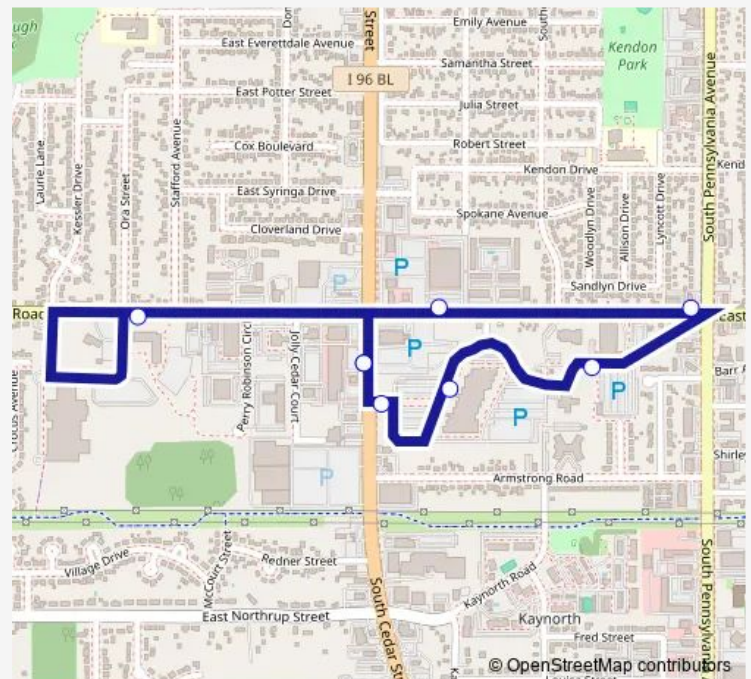

### Direction

Cata Offices — SBD Cedar past E Jolly Rd

2 stops

[Open route schedule](#)

Cata Offices

SBD Cedar past E Jolly Rd

### Route schedule

Cata Offices — SBD Cedar past E Jolly Rd

Monday	12:32
Tuesday	12:32
Wednesday	12:32
Thursday	12:32
Friday	12:32
Saturday	—
Sunday	—

### Route info

Direction: Cata Offices

Stops: 2

Trip Duration: 0 hour 5 min

06 — Cedar - Jolly Connection

**Direction**

SBD Cedar past E Jolly Rd — SBD Cedar past E Jolly Rd

8 stops

[Open route schedule](#)

SBD Cedar past E Jolly Rd

EBD FIA Entrance off Cedar

Family Ind. Agency

Community Mental Health

WBD Jolly past Penn

EBD Jolly past Ora

WBD Jolly before Cedar