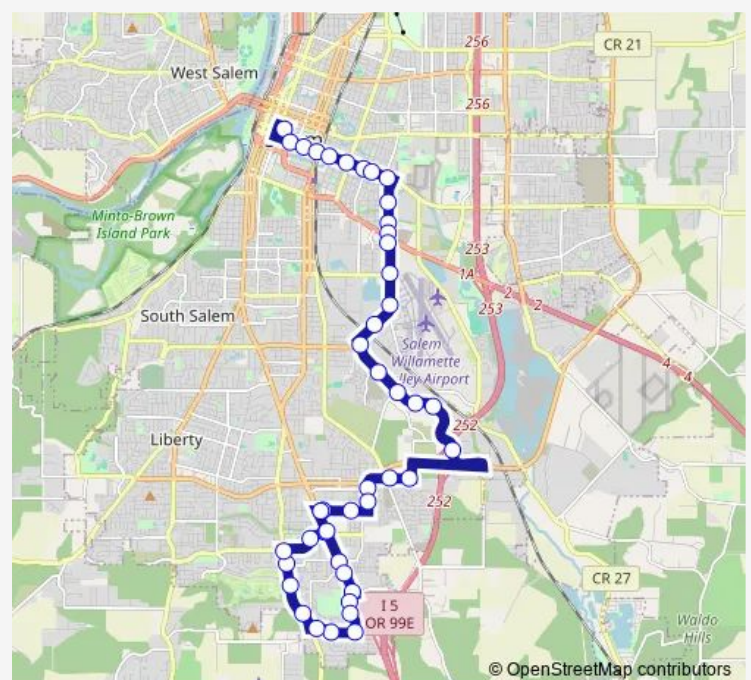

Madrona @ 22nd

25th @ Aviation Loop

25th @ Mission

25th @ Claude

25th @ Lee

State @ 24th

State @ 23rd

State @ 21st

State @ 17th

### Route schedule

Baxter @ Commercial — Downtown Transit Center - Bay E

Monday 05:40-20:38

Tuesday 05:40-20:38

Wednesday 05:40-20:38

Thursday 05:40-20:38

Friday 05:40-20:38

Saturday 06:34-20:38

### Route info

Direction: Baxter @ Commercial

Stops: 27

Trip Duration: 0 hour 27 min

06 — Fairview Industrial

State @ 14th

Court @ 12th

Court @ Capitol