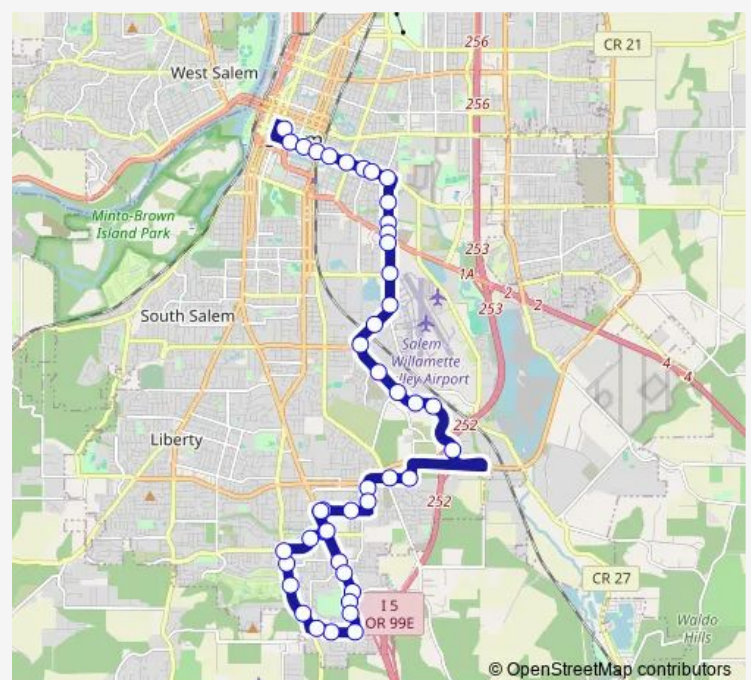

Madrona @ 22nd

25th @ Aviation Loop

25th @ Mission

25th @ Claude

25th @ Lee

State @ 24th

State @ 23rd

State @ 21st

State @ 17th

### Route schedule

Baxter @ Commercial — Downtown Transit Center - Bay E

Monday 05:40-20:38

Tuesday 05:40-20:38

Wednesday 05:40-20:38

Thursday 05:40-20:38

Friday 05:40-20:38

Saturday 06:34-20:38

### Route info

Direction: Baxter @ Commercial

Stops: 27

Trip Duration: 0 hour 27 min

06 — Fairview Industrial

State @ 14th

Court @ 12th

Court @ Capitol