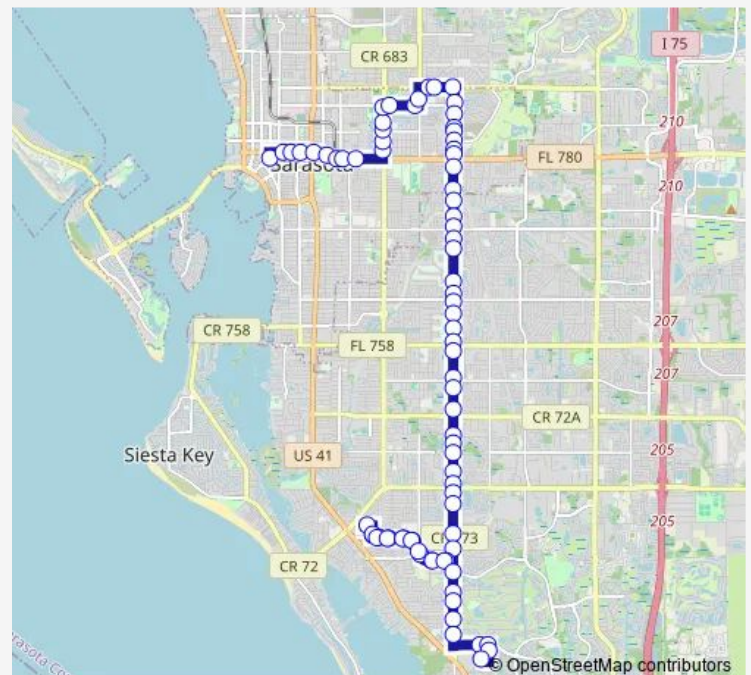

17th ST @ Andrea Pl

17th ST @ N Beneva Rd

N Beneva RD @ 12th St

Route schedule

Downtown Transfer Station — Sarasota Square Mall

Monday 05:49-21:50

Tuesday 05:49-21:50

Wednesday 05:49-21:50

Thursday 05:49-21:50

Friday 05:49-21:50

Saturday 05:49-21:50

Sunday 07:05-21:50

Route info

Direction: Downtown Transfer Station

Stops: 79

Trip Duration: 0 hour 57 min

06 — Beneva/Sarasota Square Mall

N Beneva RD @ Calliandra Dr

N Beneva Rd

N Beneva RD @ Circus Blvd

N Beneva RD @ Circus Blvd Fs

N Beneva RD @ Circus Blvd Fs

N Beneva RD @ Fruitville Rd

S Beneva RD @ Fruitville Rd

S Beneva RD @ Parkland Ave

S Beneva RD @ BAY St

Beneva RD @ Hacienda St

Beneva RD @ Birky St

Beneva RD @ Clarinda St

Beneva RD @ SEA View St

Beneva RD @ Pine Valley Dr

Beneva RD @ Webber St