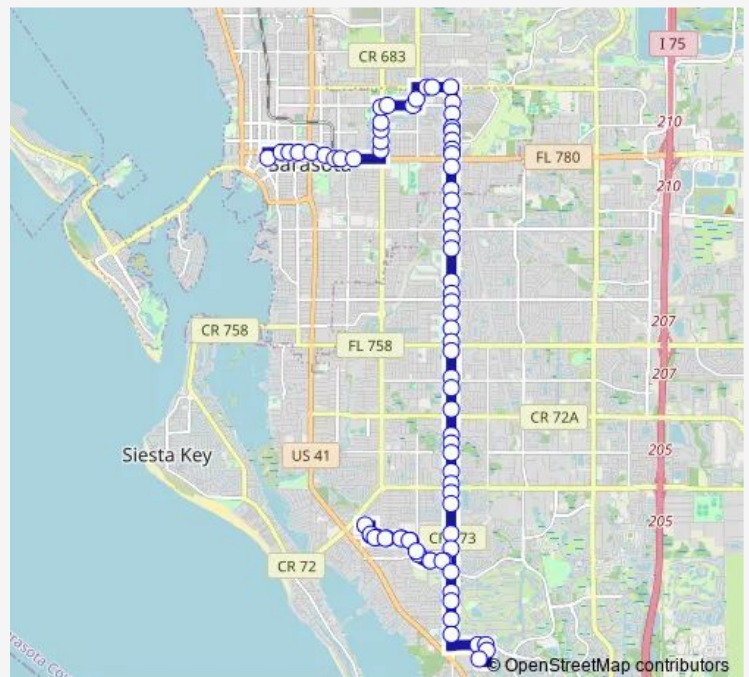

17th ST @ Andrea Pl

17th ST @ N Beneva Rd

N Beneva RD @ 12th St

Route schedule

Downtown Transfer Station — Sarasota Square Mall

Monday 05:49-21:50

Tuesday 05:49-21:50

Wednesday 05:49-21:50

Thursday 05:49-21:50

Friday 05:49-21:50

Saturday 05:49-21:50

Sunday 07:05-21:50

Route info

Direction: Downtown Transfer Station

Stops: 79

Trip Duration: 1 hour 3 min

06 — Beneva/Sarasota Square Mall

N Beneva RD @ Calliandra Dr

N Beneva Rd

N Beneva RD @ Circus Blvd

N Beneva RD @ Circus Blvd Fs

N Beneva RD @ Circus Blvd Fs

N Beneva RD @ Fruitville Rd

S Beneva RD @ Fruitville Rd

S Beneva RD @ Parkland Ave

S Beneva RD @ BAY St

Beneva RD @ Hacienda St

Beneva RD @ Birky St

Beneva RD @ Clarinda St

Beneva RD @ SEA View St

Beneva RD @ Pine Valley Dr

Beneva RD @ Webber St