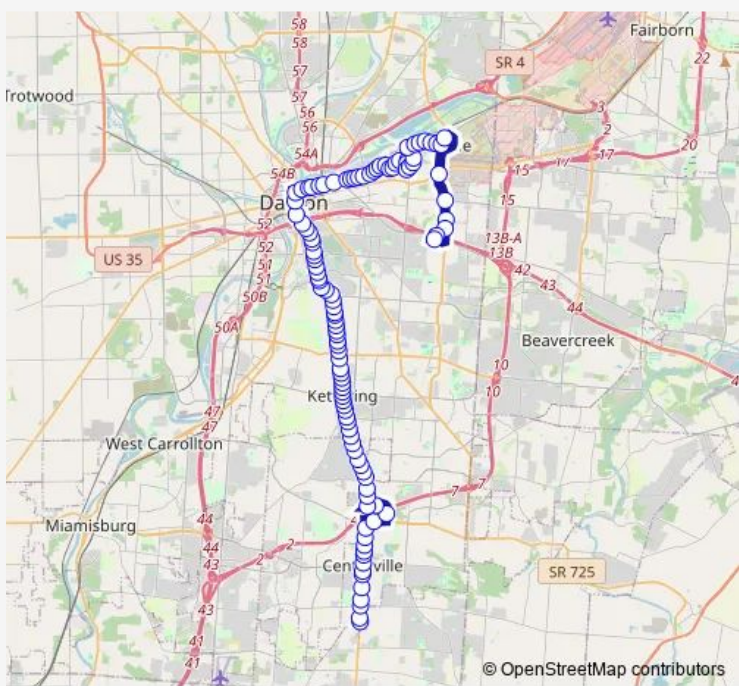

Bus 06 Route 6

[Go to website](#)

Direction
 Eastown Hub — Marco @ S.R. 48
 121 stops
[Open route schedule](#)

- Eastown Hub
- Linden @ Cohen
- Woodman @ Woodman Park
- Woodman @ Eastman
- Woodman @ Burkhardt
- Woodman @ Esther Price
- Woodman @ Airway
- Harshman @ Springfield
- Harshman @ Northcliff
- Northcliff @ Courtney
- Northcliff @ Glendean
- Northcliff @ Springfield
- Springfield @ Somerset
- Springfield @ Kimbolton
- Springfield @ Smithville
- Smithville @ Fairpark
- Smithville @ Radio
- Smithville @ Rangeley
- Blackwood @ Woodley
- Blackwood @ Rangeley
- Radio @ Blackwood

Route schedule
 Eastown Hub — Marco @ S.R. 48

Monday	05:11-00:11 ⁺¹
Tuesday	05:11-00:11 ⁺¹
Wednesday	05:11-00:11 ⁺¹
Thursday	05:11-00:11 ⁺¹
Friday	05:11-00:11 ⁺¹
Saturday	05:11-00:11 ⁺¹
Sunday	05:11-00:11 ⁺¹

Route info
 Direction: Eastown Hub
 Stops: 121
 Trip Duration: 1 hour 22 min

Radio @ Wright

Radio @ Garland

Garland @ Winston

Garland @ Woodley

Woodley @ Gaddis

Woodley @ Springfield

Springfield @ Town