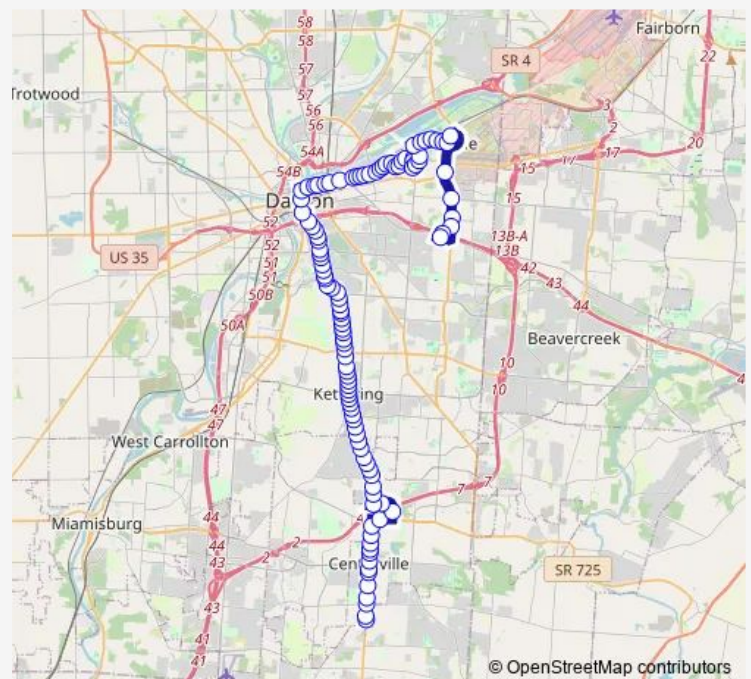

### Route schedule

Eastown Hub — Marco @ S.R. 48

Monday	05:11-00:11 <sup>+1</sup>
Tuesday	05:11-00:11 <sup>+1</sup>
Wednesday	05:11-00:11 <sup>+1</sup>
Thursday	05:11-00:11 <sup>+1</sup>
Friday	05:11-00:11 <sup>+1</sup>
Saturday	05:11-00:11 <sup>+1</sup>
Sunday	05:11-00:11 <sup>+1</sup>

### Route info

Direction: Eastown Hub

Stops: 121

Trip Duration: 1 hour 22 min

06 — Route 6

Radio @ Wright

Radio @ Garland

Garland @ Winston