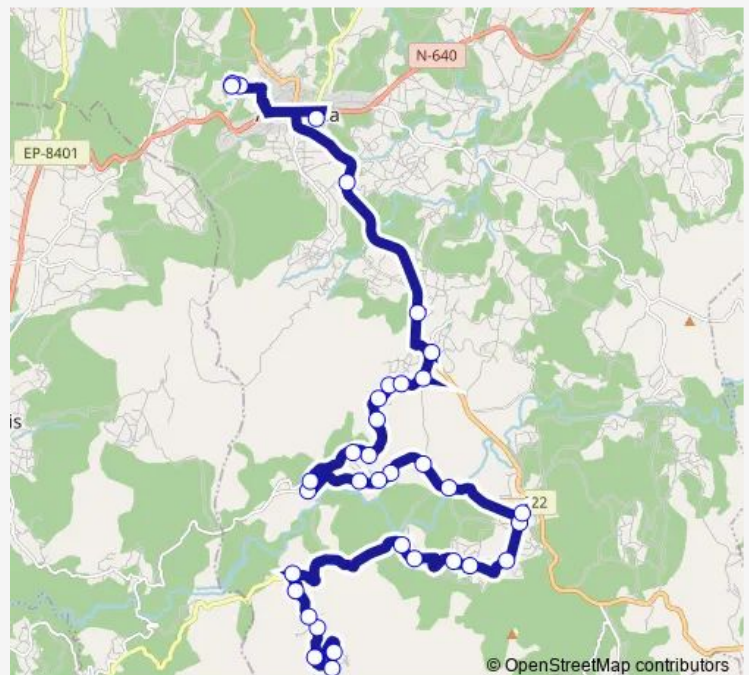

Thursday 07:40

Friday 07:40

Saturday —

Sunday —

Route info

Direction: Enviande-1

Stops: 35

Trip Duration: 0 hour 55 min