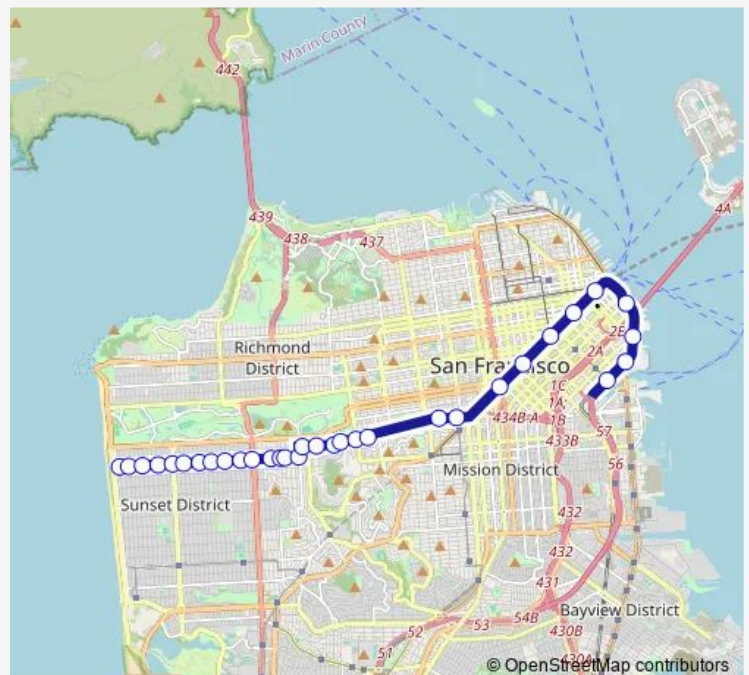

### Route schedule

King St & 4th St — Judah/La Playa/Ocean Beach

Monday 04:51-23:43

Tuesday 04:51-23:43

Wednesday 04:51-23:43

Thursday 04:51-23:43

Friday 04:51-23:43

Saturday 06:47-23:43

### Route info

Direction: King St & 4th St

Stops: 32

Trip Duration: 0 hour 48 min

■ N — Judah

Judah St & 19th Ave

Judah St & 23rd Ave

Judah St & 25th Ave

**Direction**

Judah/La Playa/Ocean Beach — King St &amp; 4th St

32 stops

[Open route schedule](#)

Judah/La Playa/Ocean Beach

Judah St &amp; 46th Ave

Judah St &amp; 43rd Ave

Judah St &amp; 40th Ave

## Route info

Direction: Judah/La Playa/Ocean Beach

Stops: 32

Trip Duration: 0 hour 54 min

Metro Powell Station/Downtown

Metro Montgomery Station/Downtown

Metro Embarcadero Station

The Embarcadero & Folsom St