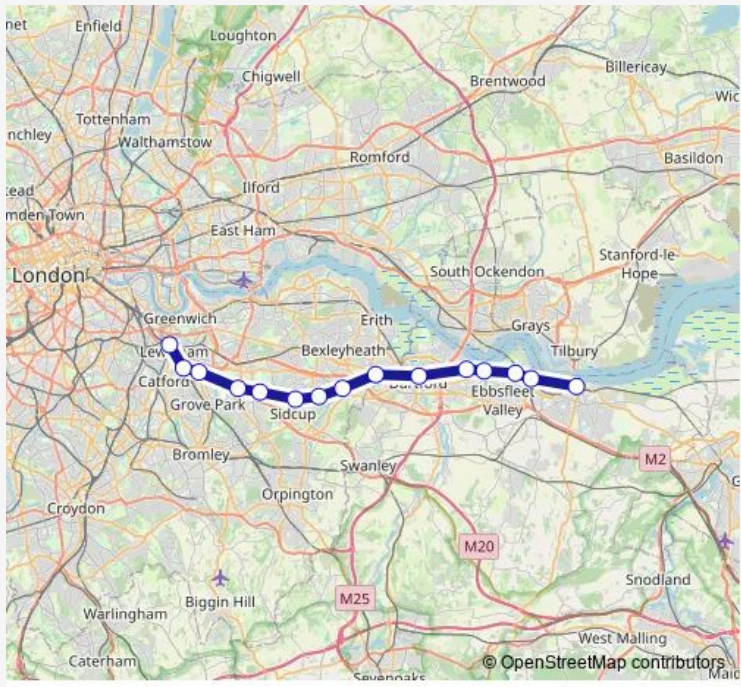

Rail Replacement Bus Service Se:Lew->Grv SE replacement bus service from LEW to Grv

[Go to website](#)

Direction
 Lewisham — Gravesend
 15 stops
[Open route schedule](#)

- Lewisham
- Hither Green
- Lee
- Mottingham
- New Eltham
- Sidcup
- Albany Park
- Bexley
- Crayford
- Dartford
- Stone Crossing
- Greenhithe for Bluewater
- Swanscombe
- Northfleet
- Gravesend

Route schedule
 Lewisham — Gravesend

Monday	24:17 ⁺¹
Tuesday	00:17-00:17 ⁺¹
Wednesday	00:17-00:17 ⁺¹
Thursday	00:17-00:17 ⁺¹
Friday	00:17
Saturday	—
Sunday	23:59

Route info
 Direction: Lewisham
 Stops: 15
 Trip Duration: 1 hour 35 min