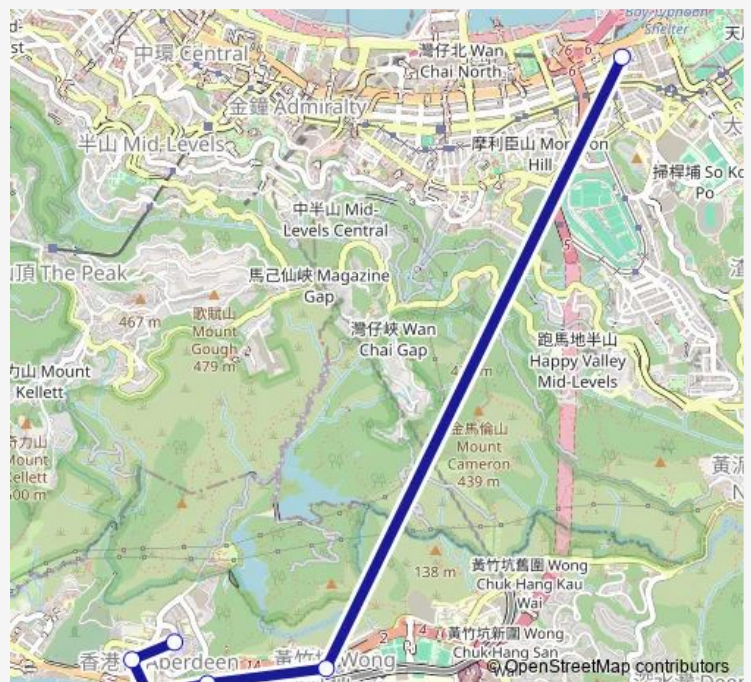

### Route schedule

undefined — undefined

Monday	00:00
Tuesday	00:00
Wednesday	00:00
Thursday	00:00
Friday	00:00
Saturday	00:00
Sunday	00:00

### Route info

Direction:

Stops: 0

Trip Duration: – min

■ N4c — Aberdeen (Shek PAI WAN) - Causeway BAY (Cannon Street) (Overnight Service)

## Direction

Near President Theatre, Cannon Street|Near President Theatre, Cannon Street — Shek PAI WAN Estate Public Transport Interchange

6 stops

[Open route schedule](#)

Near President Theatre, Cannon Street|Near President Theatre, Cannon Street

## Route schedule

Near President Theatre, Cannon Street|Near President Theatre, Cannon Street — Shek PAI WAN Estate Public Transport Interchange

Monday	00:00-02:00
Tuesday	00:00-02:00
Wednesday	00:00-02:00
Thursday	00:00-02:00
Friday	00:00-02:00
Saturday	00:00-02:00
Sunday	00:00-02:00