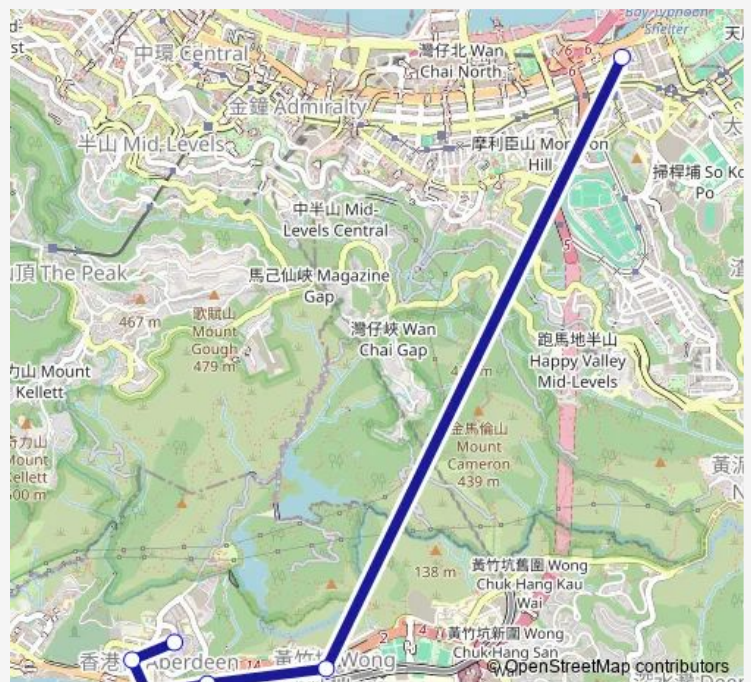

Bus N4C Aberdeen (Shek PAI WAN) - Causeway BAY (Cannon Street) (Overnight Service)

[Go to website](#)

Direction

undefined — undefined

0 stops

[Open route schedule](#)

Route schedule

undefined — undefined

Monday	00:00
Tuesday	00:00
Wednesday	00:00
Thursday	00:00
Friday	00:00
Saturday	00:00
Sunday	00:00

Route info

Direction:

Stops: 0

Trip Duration: — min

■ N4C — Aberdeen (Shek PAI WAN) - Causeway BAY (Cannon Street) (Overnight Service)

BusMaps

Direction

NEAR PRESIDENT THEATRE, CANNON STREET —
SHEK PAI WAN ESTATE PUBLIC TRANSPORT INTER-
CHANGE

6 stops

[Open route schedule](#)

NEAR PRESIDENT THEATRE, CANNON STREET

NO.40 WONG CHUK HANG ROAD

Aberdeen Praya Road, Ocean Court|Ocean Court, Ab-
erdeen Praya Road|Aberdeen Praya Road, Outside Ocean
Court

Monday	00:00-02:00
Tuesday	00:00-02:00
Wednesday	00:00-02:00
Thursday	00:00-02:00
Friday	00:00-02:00
Saturday	00:00-02:00
Sunday	00:00-02:00

Route info

Direction: NEAR PRESIDENT THEATRE, CANNON
STREET

Stops: 6